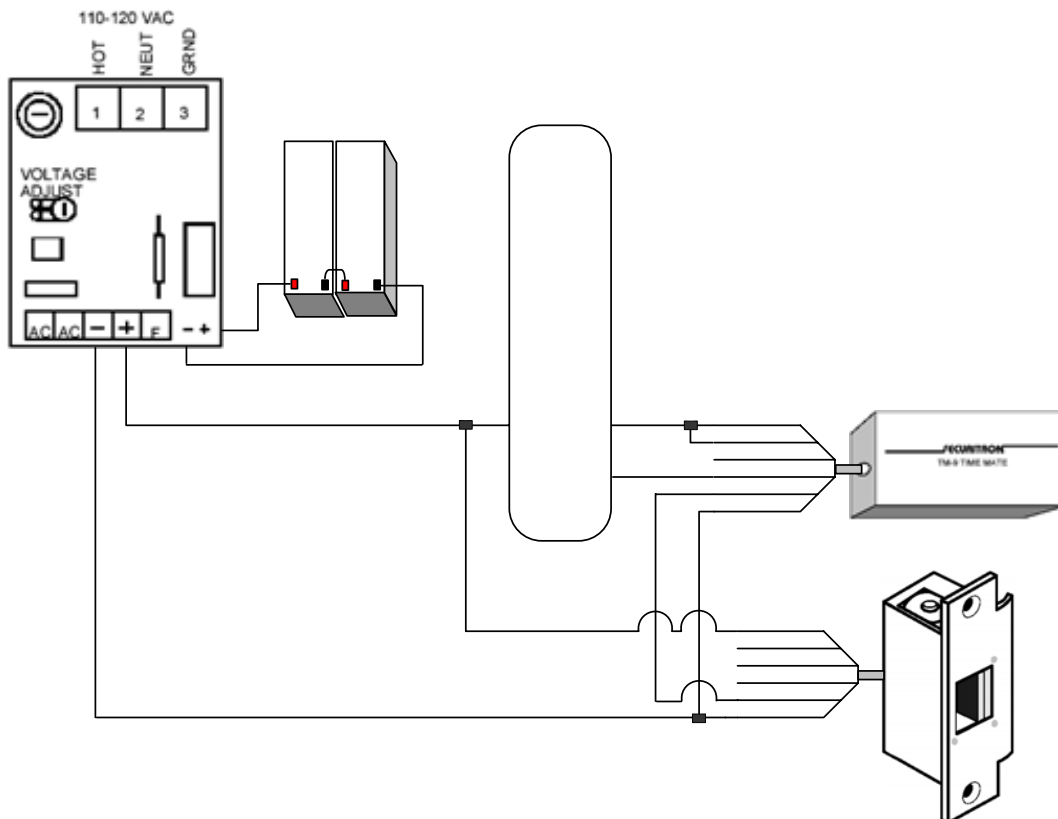

## ≡ SECURITRON QUICK TIP ≡

**QUICK TIP NUMBER:** QT-TM9-3

**PRODUCT:** TM-9 Time Mate Timer

**DESCRIPTION:** The TM-9 Timer can be used as an interface between an Aiphone LEM-1DL or LEF systems when connecting to an UnLatch. The TM-9 can be set from two to thirty-six seconds of unlock time. Battery back-up recommended for this applications.

Using the TM-9 for a timed unlock of an UnLatch