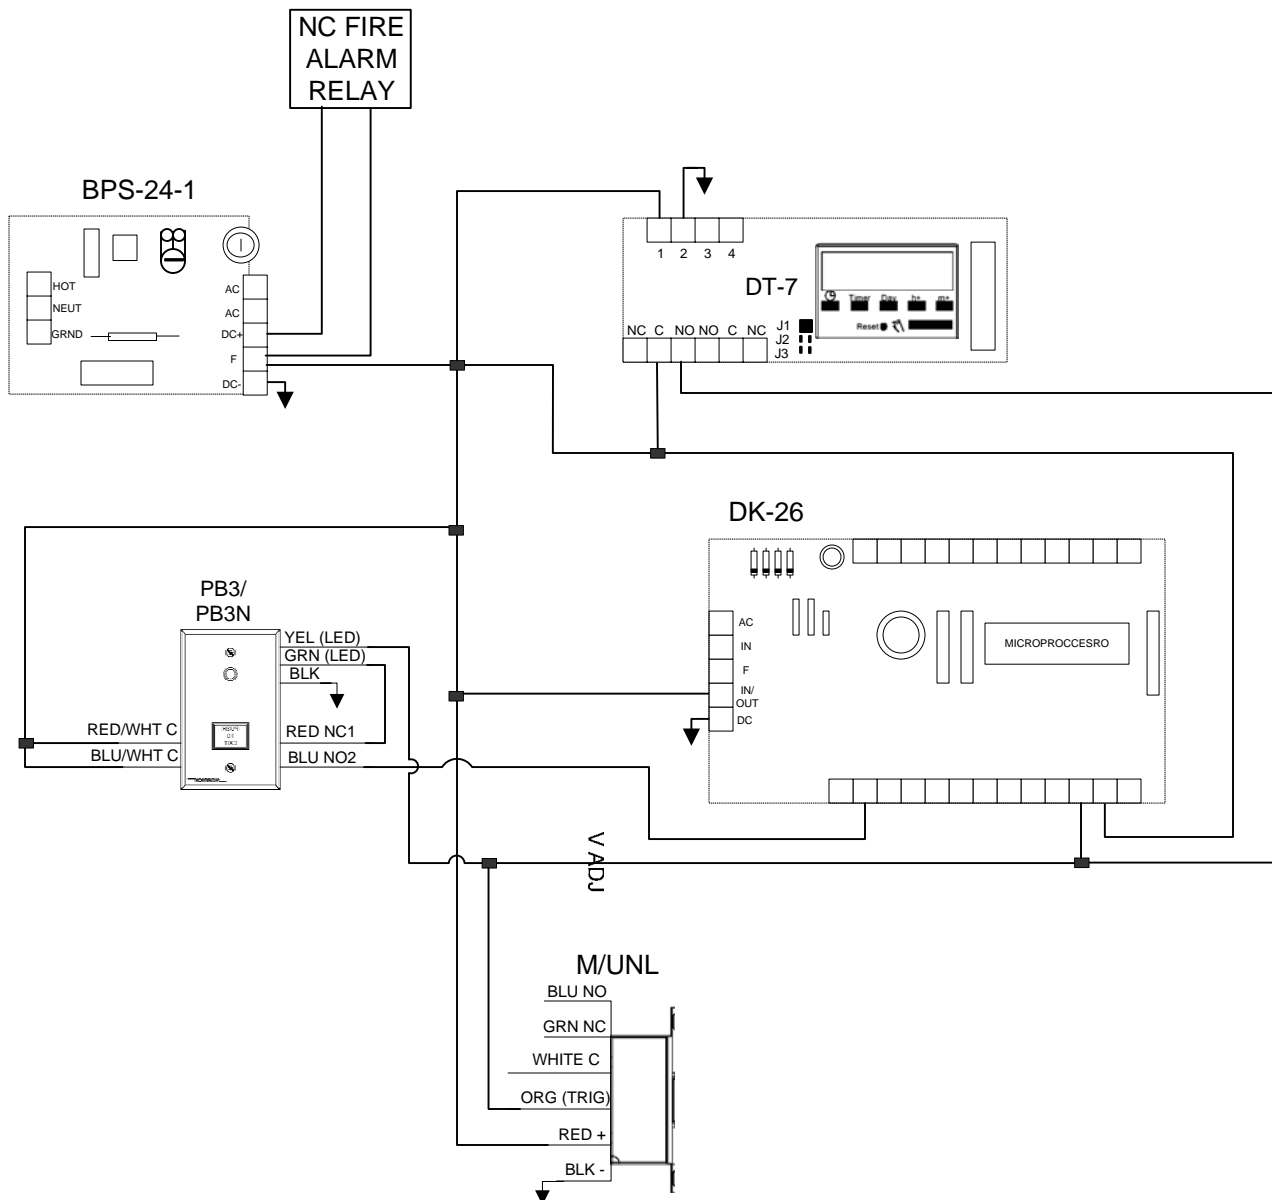

## Securiton System Components

1 each	Electric strike UNL-24
1 each	Digital Keypad DK-26
1 each	Timer DT-7
1 each	Power Supply BPS-24-1
1 each	Battery B-24-5
1 each	Push Button PB3

## Additional Components Required

TBA	Hinges
2 each	Closer
2 each	Kickplate
2 each	Stop
TBA	Gasketing (as required)

## Options

COMMENTS: MOST DEVICES COME WITH WIRE LEADS IN DIFFERENT LENGTHS DEPENDING ON WHAT MODEL IT IS. IF LONGER WIRE RUNS ARE REQUIRED 18G STRANDED WIRE IS FINE FOR SHORTER WIRE RUNS ON A 12 V SYSTEM. 22G WIRE IS ACCEPTABLE FOR SHORTER WIRE RUNS ON A 24 V SYSTEM. FOR SPECIFIC WIRE GAUGE QUESTIONS ON LONGER RUNS OR SYSTEMS PLEASE CALL OUR TECH SUPPORT LINE AT 1-800-MAGLOCK OR 1-800-624-5625.

## Point to Point Wiring Diagram

COMMENTS: MOST DEVICES COME WITH WIRE LEADS IN DIFFERENT LENGTHS DEPENDING ON WHAT MODEL IT IS. IF LONGER WIRE RUNS ARE REQUIRED 18G STRANDED WIRE IS FINE FOR SHORTER WIRE RUNS ON A 12 V SYSTEM. 22G WIRE IS ACCEPTABLE FOR SHORTER WIRE RUNS ON A 24 V SYSTEM. FOR SPECIFIC WIRE GAUGE QUESTIONS ON LONGER RUNS OR SYSTEMS PLEASE CALL OUR TECH SUPPORT LINE AT 1-800-MAGLOCK OR 1-800-624-5625.