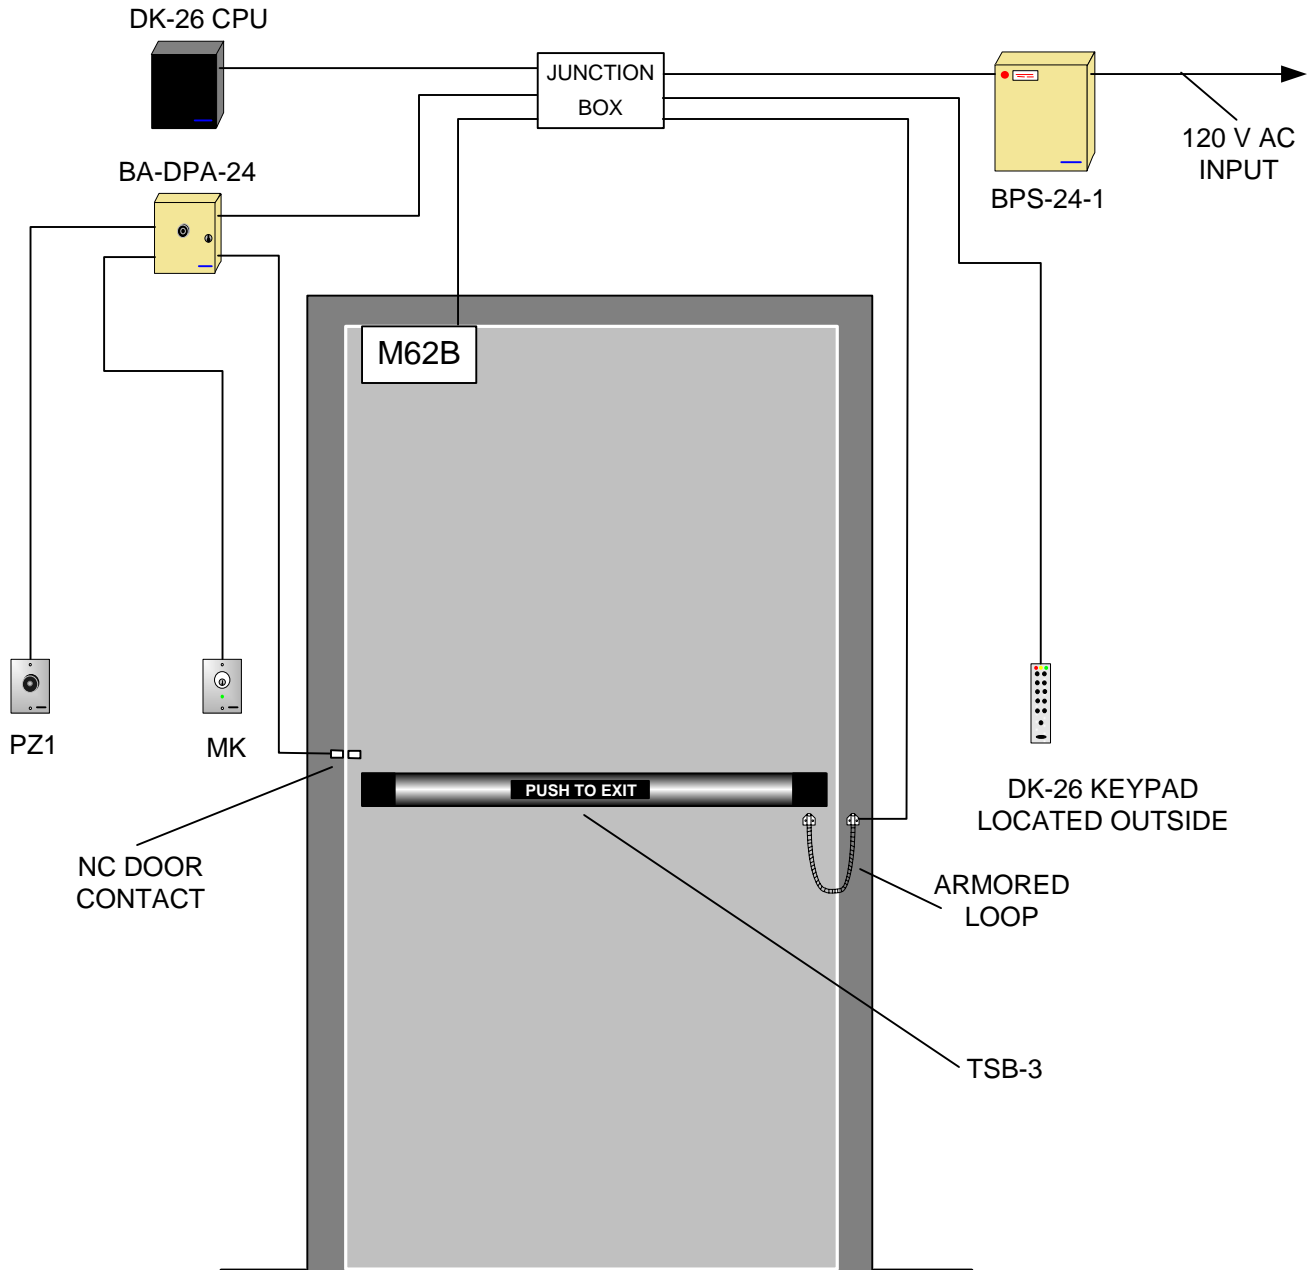

COMMENTS: MOST DEVICES COME WITH WIRE LEADS IN DIFFERENT LENGTHS DEPENDING ON WHAT MODEL IT IS. IF LONGER WIRE RUNS ARE REQUIRED 18G STRANDED WIRE IS FINE FOR SHORTER WIRE RUNS ON A 12 V SYSTEM. 22G WIRE IS ACCEPTABLE FOR SHORTER WIRE RUNS ON A 24 V SYSTEM. FOR SPECIFIC WIRE GAUGE QUESTIONS ON LONGER RUNS OR SYSTEMS PLEASE CALL OUR TECH SUPPORT LINE AT 1-800-MAGLOCK OR 1-800-624-5625.

SINGLE DOOR DIGITAL ENTRY TOUCH SENSE EGRESS WITH DOOR PROPINTERLOCK NORMALLY LOCKED	Revision: 1	Number of Pages: 3	DRAWING # SEC-15	Drawn By: EBERGERET
	Date: 4-23-04	Page Number: 3		Approved By: RSALAZAR

SECURITRON MAGNALOCK CORP., 550 Vista Blvd., Sparks NV 89434 USA
Tel: (775) 355-5625 (800) MAGLOCK Fax: Mkt. (775) 355-5636, Fax: Admin. (775) 355-5633
Website: www.securitron.com E-mail: info@securitron.com