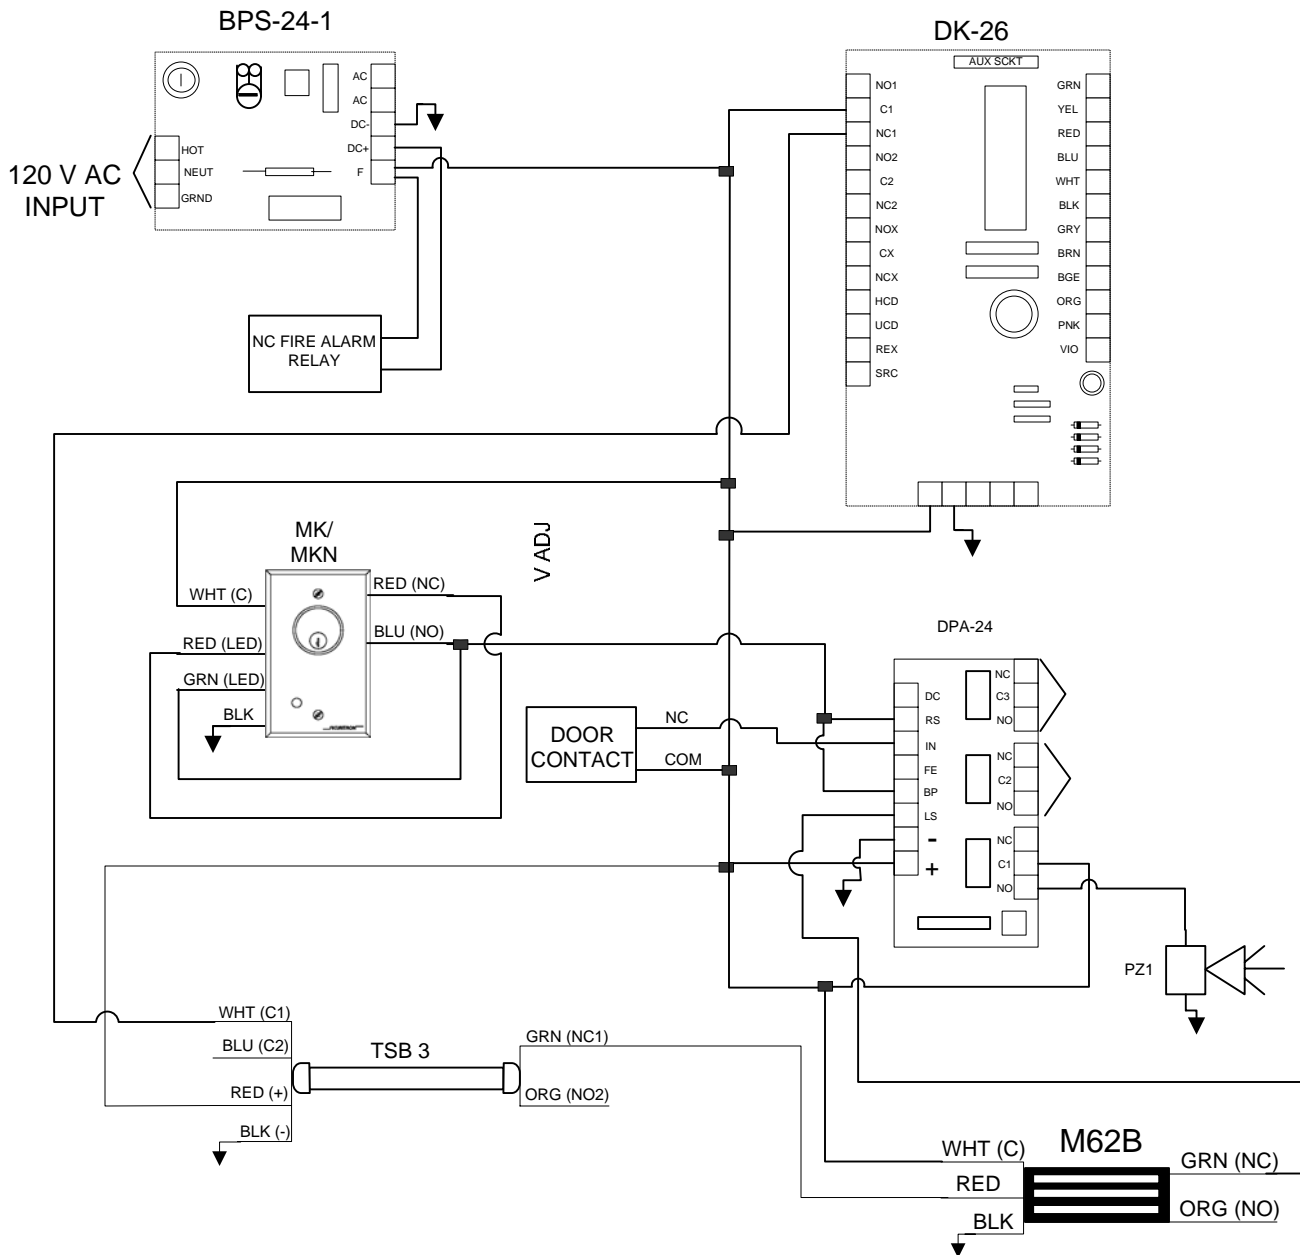

Inside Operation: From the inside egress is achieved through the TSB-3 bar. If the door is propped or left open for longer than specified time the DPA will go into alarm. Alarm can be reset by MKA or put into bypass by the MKA witch will allow the door to stay open for extended periods of time.

Securitron System Components

1 each	Magnalock M62B
1 each	Digital Keypad DK-26
1 each	Touch Sense Bar TSB-3CL
1 each	Power Supply BPS-24-1
1 each	Battery B-24-5
1 each	Key Switch MKA
1 each	Door prop alarm DPA-24
1 each	Door contact by others
1 each	Sounder PZ-1

Additional Components Required

TBA	Hinges
2 each	Closer
2 each	Kickplate
2 each	Stop
TBA	Gasketing (as required)

Options

COMMENTS: MOST DEVICES COME WITH WIRE LEADS IN DIFFERENT LENGTHS DEPENDING ON WHAT MODEL IT IS. IF LONGER WIRE RUNS ARE REQUIRED 18G STRANDED WIRE IS FINE FOR SHORTER WIRE RUNS ON A 12 V SYSTEM. 22G WIRE IS ACCEPTABLE FOR SHORTER WIRE RUNS ON A 24 V SYSTEM. FOR SPECIFIC WIRE GAUGE QUESTIONS ON LONGER RUNS OR SYSTEMS PLEASE CALL OUR TECH SUPPORT LINE AT 1-800-MAGLOCK OR 1-800-624-5625.

Point to Point Wiring Diagram

COMMENTS: MOST DEVICES COME WITH WIRE LEADS IN DIFFERENT LENGTHS DEPENDING ON WHAT MODEL IT IS. IF LONGER WIRE RUNS ARE REQUIRED 18G STRANDED WIRE IS FINE FOR SHORTER WIRE RUNS ON A 12 V SYSTEM. 22G WIRE IS ACCEPTABLE FOR SHORTER WIRE RUNS ON A 24 V SYSTEM. FOR SPECIFIC WIRE GAUGE QUESTIONS ON LONGER RUNS OR SYSTEMS PLEASE CALL OUR TECH SUPPORT LINE AT 1-800-MAGLOCK OR 1-800-624-5625.