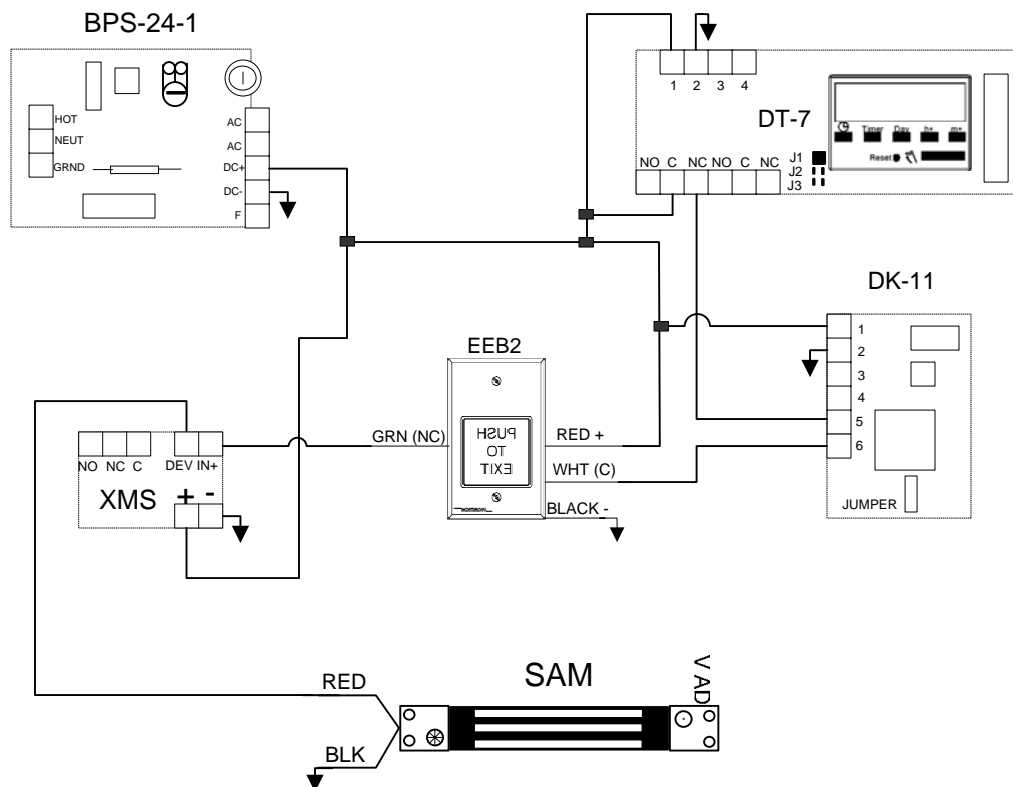

SECURITRON SYSTEM # 20

Application

Single door with digital entry, timer and motion detector.

Operation

Outside Operation: From outside entry of a valid code will de-energize the maglock. The DT-7 will lock and unlock the maglock at specific times.

Inside Operation: From the inside XMS will allow free egress at all times. In case of failure the EEB2 will de-energize the maglock for 30 seconds.

Securitron System Components

- | | |
|--------|-------------------------|
| 1 each | SAM |
| 2 each | Digital Keypad DK-26 |
| 2 each | Touch Sense Bar TSB-3CL |
| 1 each | Power Supply BPS-24-1 |
| 1 each | Battery B-24-5 |
| 1 each | Key Switch MKA |

Additional Components Required

- | | |
|--------|-------------------------|
| TBA | Hinges |
| 2 each | Closer |
| 2 each | Kickplate |
| 2 each | Stop |
| TBA | Gasketing (as required) |

Options

COMMENTS: MOST DEVICES COME WITH WIRE LEADS IN DIFFERENT LENGTHS DEPENDING ON WHAT MODEL IT IS. IF LONGER WIRE RUNS ARE REQUIRED 18G STRANDED WIRE IS FINE FOR SHORTER WIRE RUNS ON A 12 V SYSTEM. 22G WIRE IS ACCEPTABLE FOR SHORTER WIRE RUNS ON A 24 V SYSTEM. FOR SPECIFIC WIRE GAUGE QUESTIONS ON LONGER RUNS OR SYSTEMS PLEASE CALL OUR TECH SUPPORT LINE AT 1-800-MAGLOCK OR 1-800-624-5625.

Point to Point Wiring Diagram for Door

COMMENTS: MOST DEVICES COME WITH WIRE LEADS IN DIFFERENT LENGTHS DEPENDING ON WHAT MODEL IT IS. IF LONGER WIRE RUNS ARE REQUIRED 18G STRANDED WIRE IS FINE FOR SHORTER WIRE RUNS ON A 12 V SYSTEM. 22G WIRE IS ACCEPTABLE FOR SHORTER WIRE RUNS ON A 24 V SYSTEM. FOR SPECIFIC WIRE GAUGE QUESTIONS ON LONGER RUNS OR SYSTEMS PLEASE CALL OUR TECH SUPPORT LINE AT 1-800-MAGLOCK OR 1-800-624-5625.