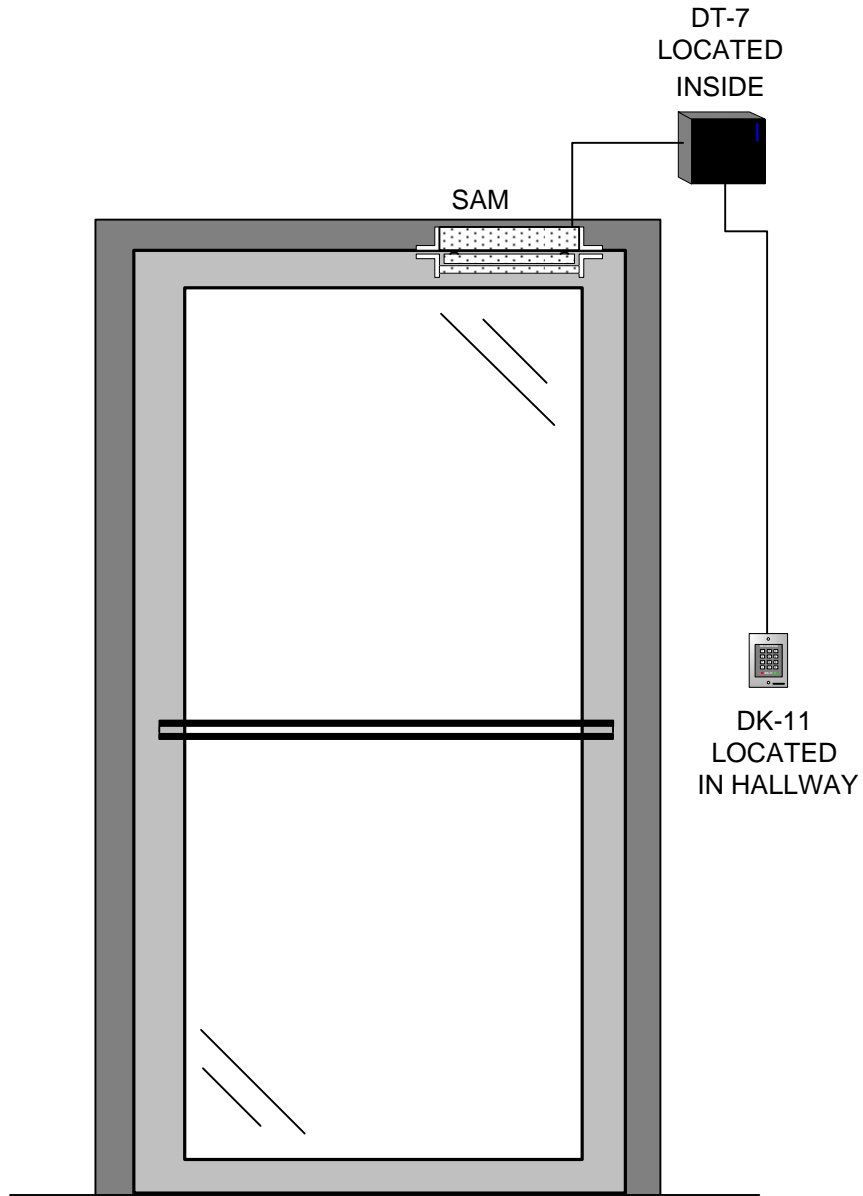

OUTSIDE VIEW

Comments:

SINGLE DOOR DIGITAL ENTRY MOTION DETECTOR EGRESS WITH DT-7 TIMER	Revision: 1	Number of Pages: 4	DRAWING # SEC-20	Drawn By: EBERGERET
	Date: 4-23-04	Page Number: 4		Approved By: RSALAZAR

SECURITRON MAGNALOCK CORP., 550 Vista Blvd., Sparks NV 89434 USA
Tel: (775) 355-5625 (800) MAGLOCK Fax: Mkt. (775) 355-5636, Fax: Admin. (775) 355-5633
Website: www.securitron.com E-mail: info@securitron.com