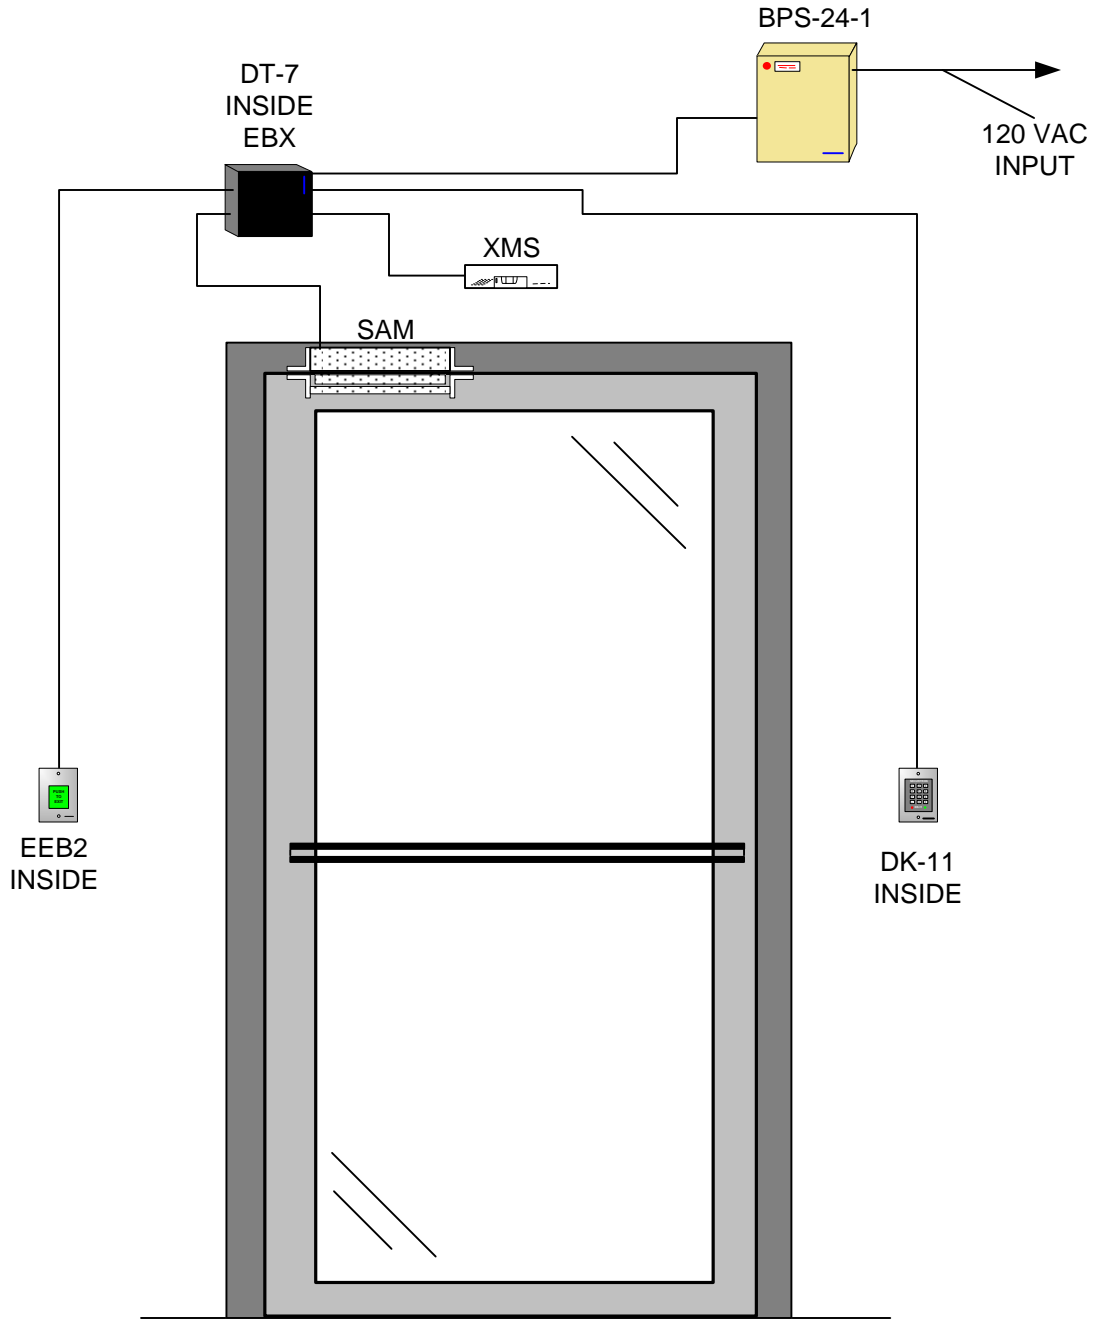

Point to Point Wiring Diagram for Door

COMMENTS: MOST DEVICES COME WITH WIRE LEADS IN DIFFERENT LENGTHS DEPENDING ON WHAT MODEL IT IS. IF LONGER WIRE RUNS ARE REQUIRED 18G STRANDED WIRE IS FINE FOR SHORTER WIRE RUNS ON A 12 V SYSTEM. 22G WIRE IS ACCEPTABLE FOR SHORTER WIRE RUNS ON A 24 V SYSTEM. FOR SPECIFIC WIRE GAUGE QUESTIONS ON LONGER RUNS OR SYSTEMS PLEASE CALL OUR TECH SUPPORT LINE AT 1-800-MAGLOCK OR 1-800-624-5625.

INSIDE VIEW

Comments:

SINGLE DOOR DIGITAL ENTRY MOTION DETECTOR EGRESS WITH DT-7 TIMER	Revision: 1	Number of Pages: 4	DRAWING # SEC-20	Drawn By: EBERGERET
	Date: 4-23-04	Page Number: 3		Approved By: RSALAZAR