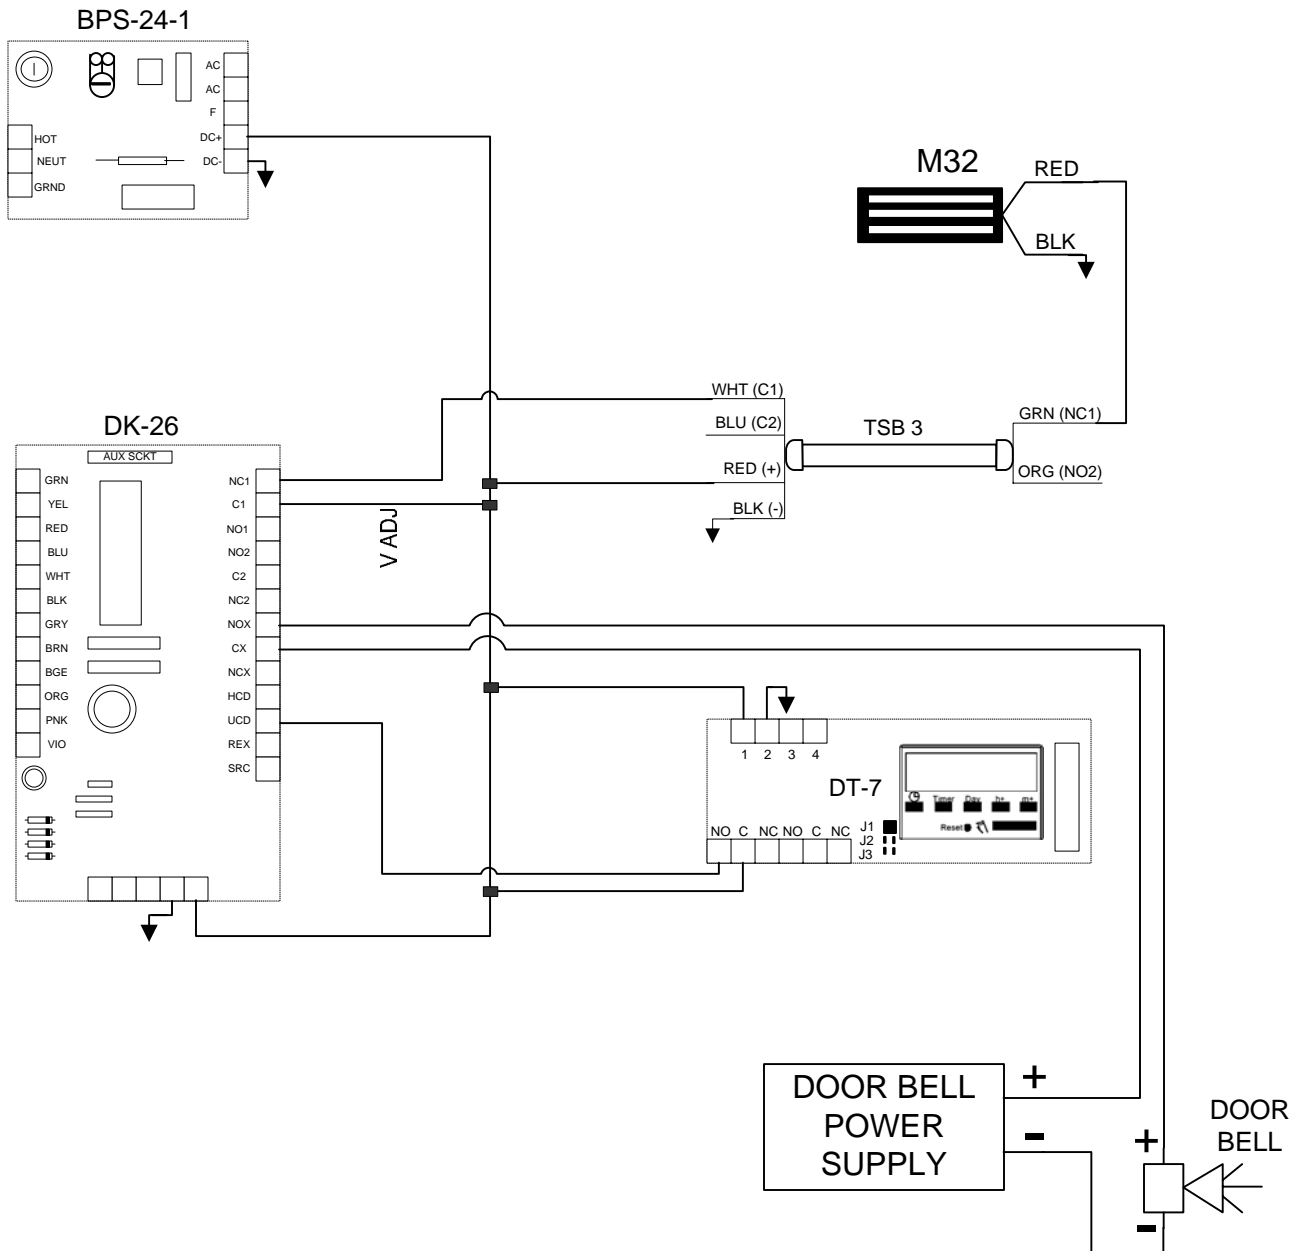

Point to Point Wiring Diagram for Door

COMMENTS: MOST DEVICES COME WITH WIRE LEADS IN DIFFERENT LENGTHS DEPENDING ON WHAT MODEL IT IS. IF LONGER WIRE RUNS ARE REQUIRED 18G STRANDED WIRE IS FINE FOR SHORTER WIRE RUNS ON A 12 V SYSTEM. 22G WIRE IS ACCEPTABLE FOR SHORTER WIRE RUNS ON A 24 V SYSTEM. FOR SPECIFIC WIRE GAUGE QUESTIONS ON LONGER RUNS OR SYSTEMS PLEASE CALL OUR TECH SUPPORT LINE AT 1-800-MAGLOCK OR 1-800-624-5625.

SINGLE DOOR DIGITAL ENTRY USERCODE LOCKOUT WITH DT-7 TIMER/DOOR BELL	Revision: 1	Number of Pages: 3	DRAWING # SEC-22	Drawn By: EBERGERET
	Date: 4-23-04	Page Number: 2		Approved By: RSALAZAR

SECURITRON MAGNALOCK CORP., 550 Vista Blvd., Sparks NV 89434 USA
Tel: (775) 355-5625 (800) MAGLOCK Fax: Mkt. (775) 355-5636, Fax: Admin. (775) 355-5633
Website: www.securitron.com E-mail: info@securitron.com