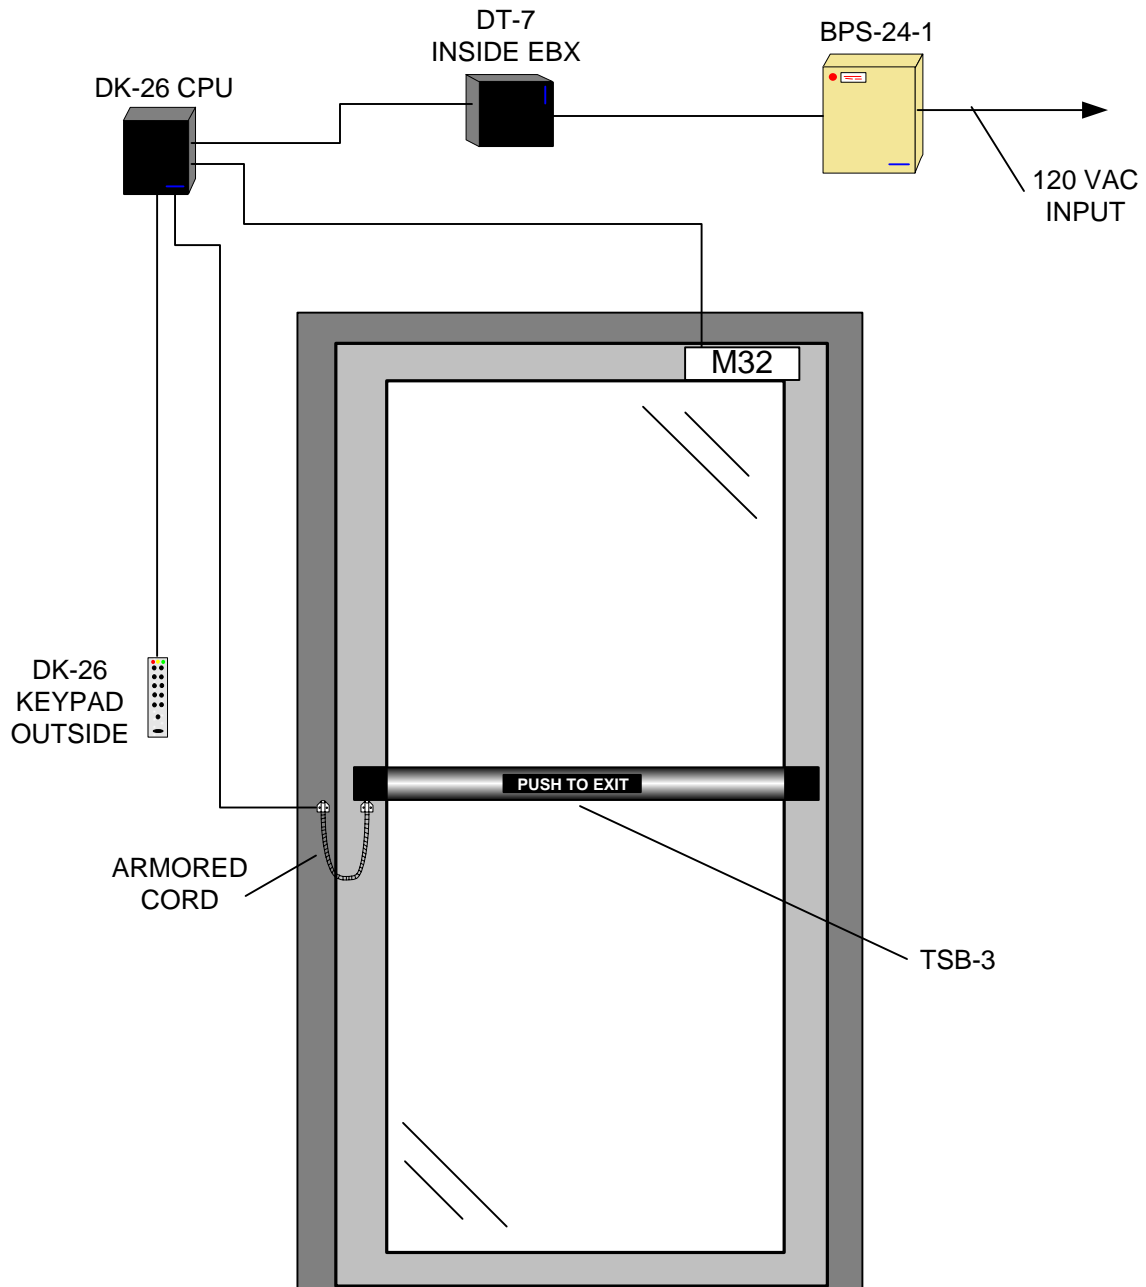

INSIDE VIEW

COMMENTS: MOST DEVICES COME WITH WIRE LEADS IN DIFFERENT LENGTHS DEPENDING ON WHAT MODEL IT IS. IF LONGER WIRE RUNS ARE REQUIRED 18G STRANDED WIRE IS FINE FOR SHORTER WIRE RUNS ON A 12 V SYSTEM. 22G WIRE IS ACCEPTABLE FOR SHORTER WIRE RUNS ON A 24 V SYSTEM. FOR SPECIFIC WIRE GAUGE QUESTIONS ON LONGER RUNS OR SYSTEMS PLEASE CALL OUR TECH SUPPORT LINE AT 1-800-MAGLOCK OR 1-800-624-5625.

SINGLE DOOR DIGITAL ENTRY USERCODE LOCKOUT WITH DT-7 TIMER/DOOR BELL	Revision: 1	Number of Pages: 3	DRAWING # SEC-22	Drawn By: EBERGERET
	Date: 4-23-04	Page Number: 3		Approved By: RSALAZAR

SECURITRON MAGNALOCK CORP., 550 Vista Blvd., Sparks NV 89434 USA
Tel: (775) 355-5625 (800) MAGLOCK Fax: Mkt. (775) 355-5636, Fax: Admin. (775) 355-5633
Website: www.securitron.com E-mail: info@securitron.com