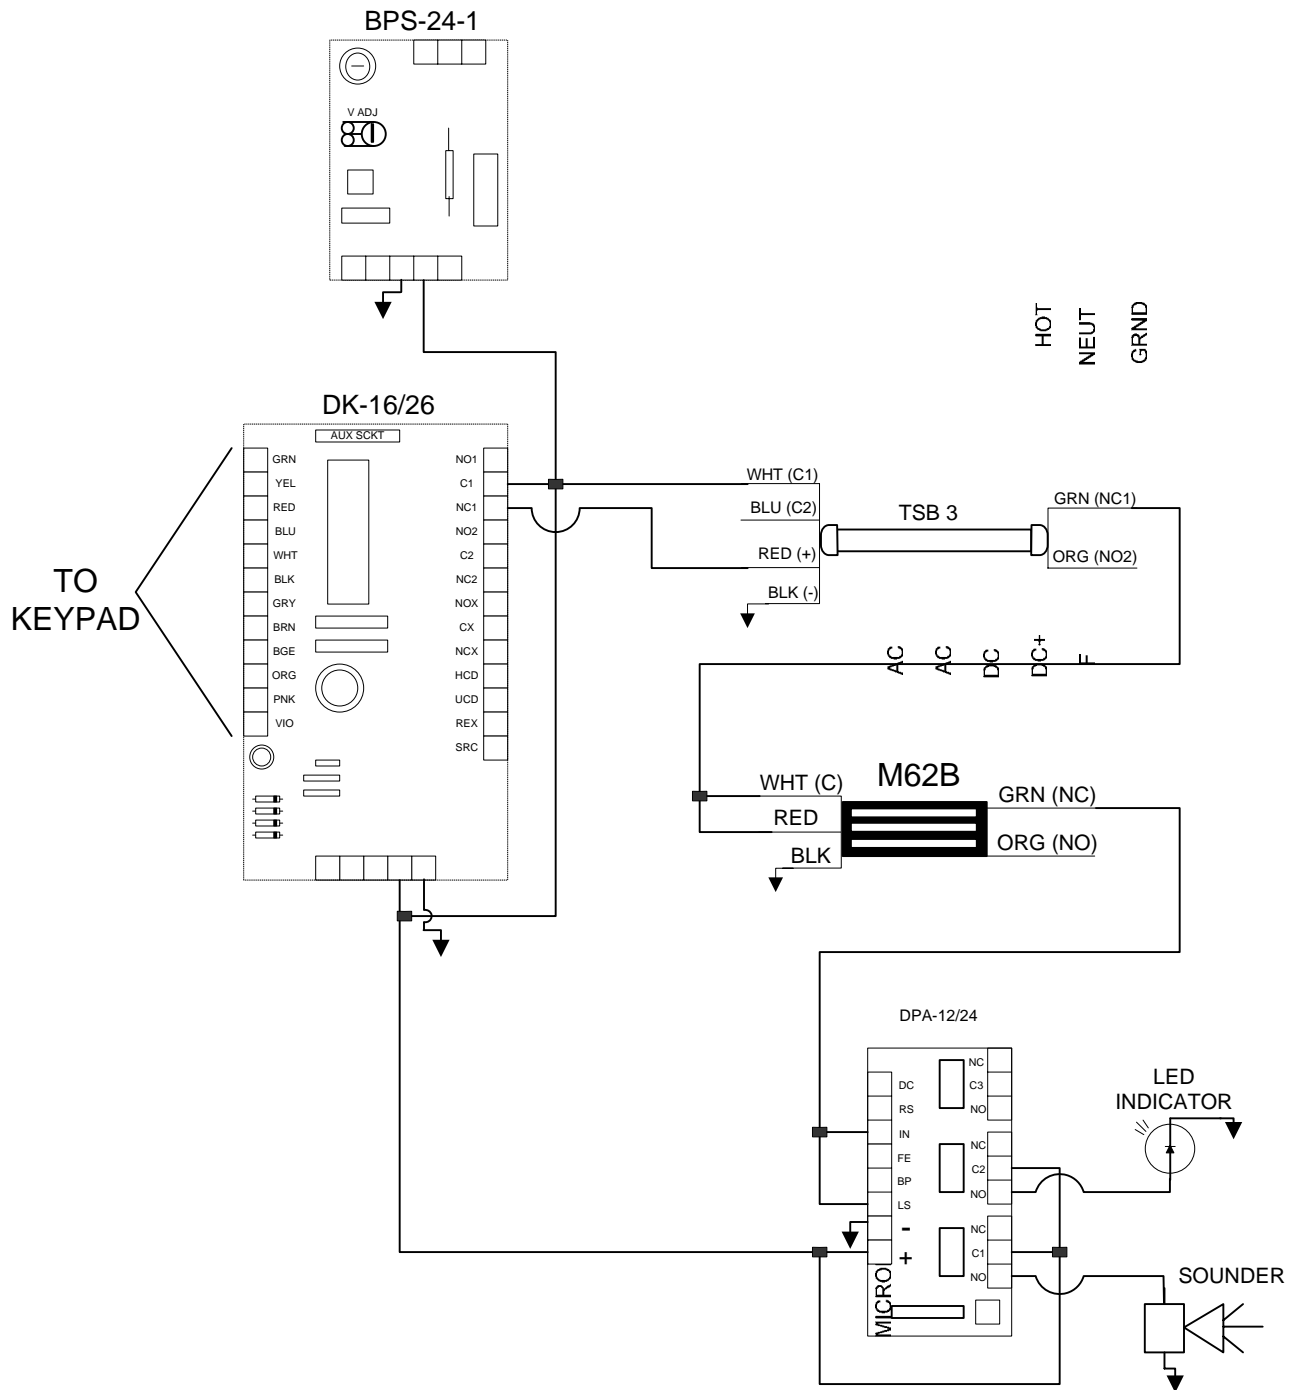

COMMENTS: MOST DEVICES COME WITH WIRE LEADS IN DIFFERENT LENGTHS DEPENDING ON WHAT MODEL IT IS. IF LONGER WIRE RUNS ARE REQUIRED 18G STRANDED WIRE IS FINE FOR SHORTER WIRE RUNS ON A 12 V SYSTEM. 22G WIRE IS ACCEPTABLE FOR SHORTER WIRE RUNS ON A 24 V SYSTEM. FOR SPECIFIC WIRE GAUGE QUESTIONS ON LONGER RUNS OR SYSTEMS PLEASE CALL OUR TECH SUPPORT LINE AT 1-800-MAGLOCK OR 1-800-624-5625.

SINGLE DOOR ACCESS / EGRESS WITH DOOR PROP ALARM POINT TO POINT	Revision: 1	Number of Pages: 3	DRAWING # SEC-9	Drawn By: EBERGERET
	Date: 4-23-04	Page Number: 2		Approved By: RSALAZAR

SECURITRON MAGNALOCK CORP., 550 Vista Blvd., Sparks NV 89434 USA
Tel: (775) 355-5625 (800) MAGLOCK Fax: Mkt. (775) 355-5636, Fax: Admin. (775) 355-5633
Website: www.securitron.com E-mail: info@securitron.com