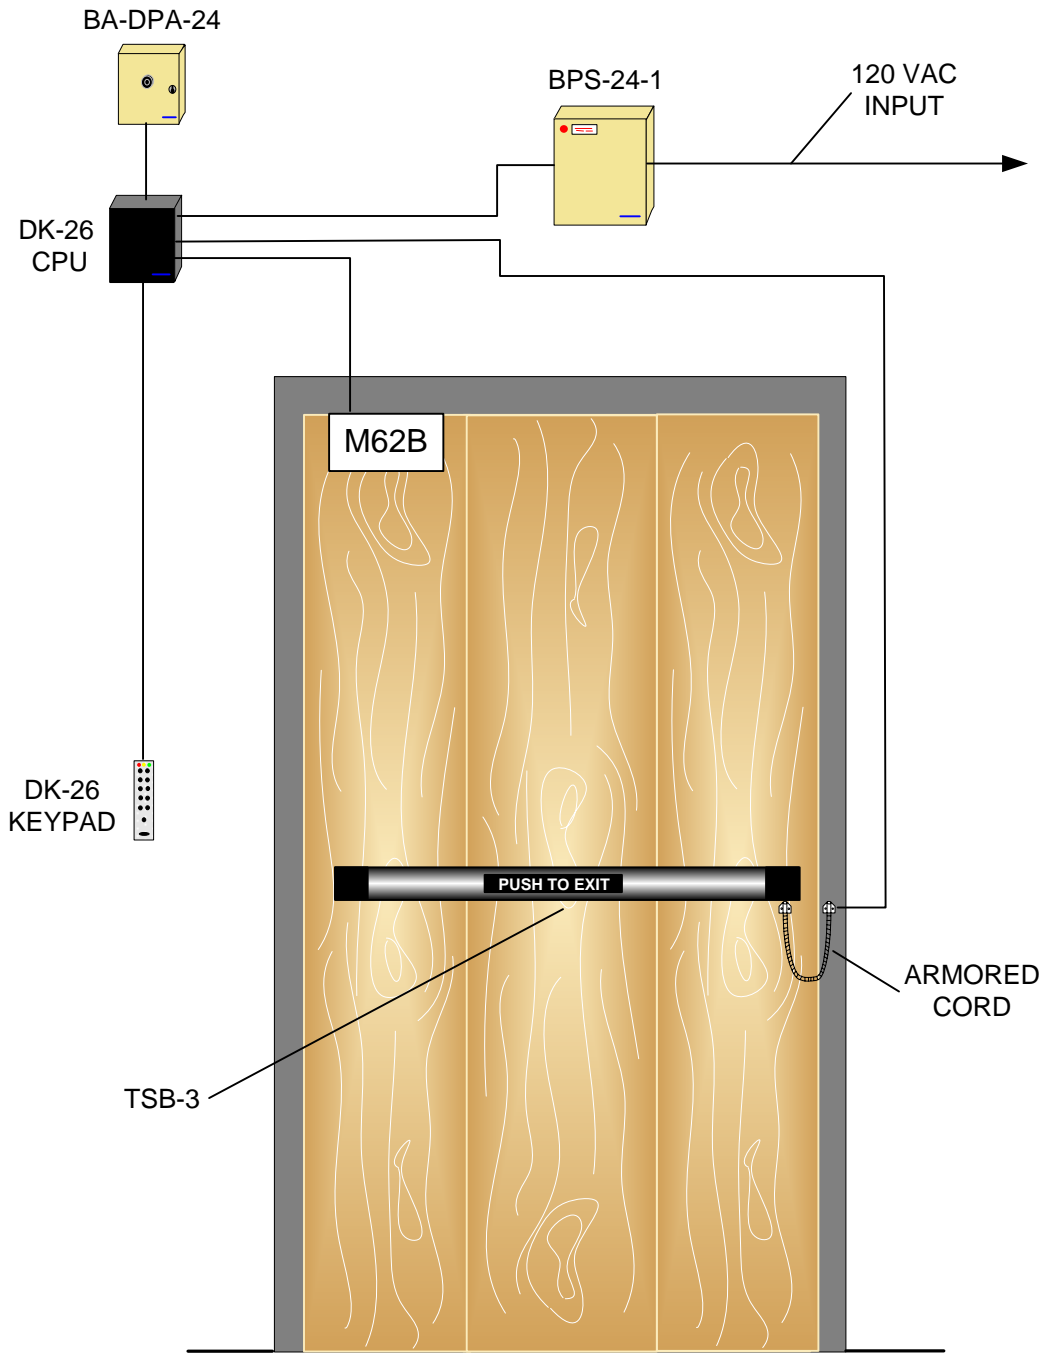

COMMENTS: MOST DEVICES COME WITH WIRE LEADS IN DIFFERENT LENGTHS DEPENDING ON WHAT MODEL IT IS. IF LONGER WIRE RUNS ARE REQUIRED 18G STRANDED WIRE IS FINE FOR SHORTER WIRE RUNS ON A 12 V SYSTEM. 22G WIRE IS ACCEPTABLE FOR SHORTER WIRE RUNS ON A 24 V SYSTEM. FOR SPECIFIC WIRE GAUGE QUESTIONS ON LONGER RUNS OR SYSTEMS PLEASE CALL OUR TECH SUPPORT LINE AT 1-800-MAGLOCK OR 1-800-624-5625.

SINGLE DOOR ACCESS / EGRESS WITH DOOR PROP ALARM RISER DIAGRAM	Revision: 1	Number of Pages: 3	DRAWING # SEC-9	Drawn By: EBERGERET
	Date: 4-23-04	Page Number: 3		Approved By: RSALAZAR

SECURITRON MAGNALOCK CORP., 550 Vista Blvd., Sparks NV 89434 USA
Tel: (775) 355-5625 (800) MAGLOCK Fax: Mkt. (775) 355-5636, Fax: Admin. (775) 355-5633
Website: www.securitron.com E-mail: info@securitron.com