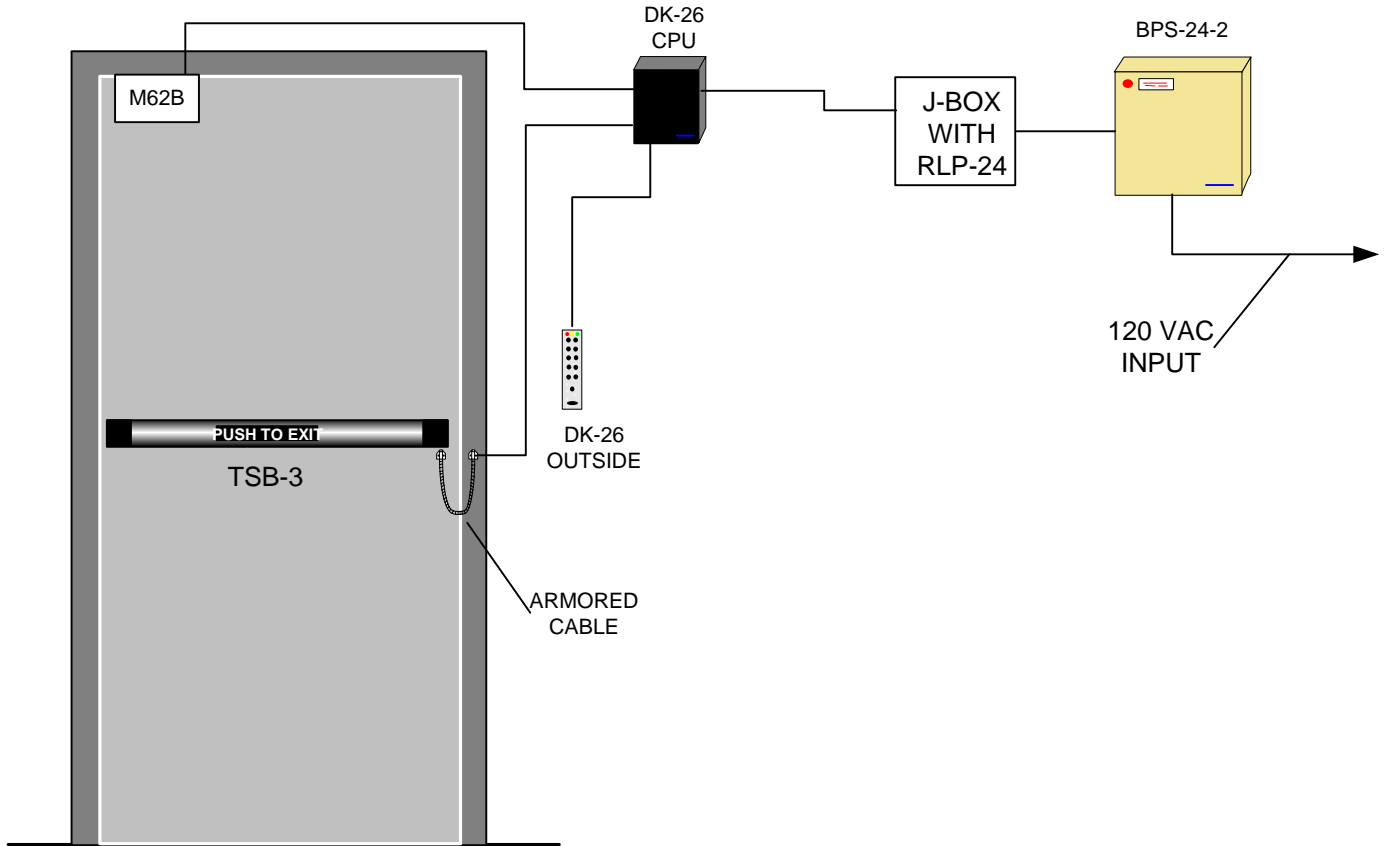

DOOR 3

COMMENTS: MOST DEVICES COME WITH WIRE LEADS IN DIFFERENT LENGTHS DEPENDING ON WHAT MODEL IT IS. IF LONGER WIRE RUNS ARE REQUIRED 18G STRANDED WIRE IS FINE FOR SHORTER WIRE RUNS ON A 12 V SYSTEM. 22G WIRE IS ACCEPTABLE FOR SHORTER WIRE RUNS ON A 24 V SYSTEM. FOR SPECIFIC WIRE GAUGE QUESTIONS ON LONGER RUNS OR SYSTEMS PLEASE CALL OUR TECH SUPPORT LINE AT 1-800-MAGLOCK OR 1-800-624-5625.

THREE DOOR INTERLOCK RISER DOOR# 3	Revision: 1	Number of Pages: 7	DRAWING # SEC-7	Drawn By: EBERGERET
	Date: 4-23-04	Page Number: 7		Approved By: RSALAZAR

SECURITRON MAGNALOCK CORP., 550 Vista Blvd., Sparks NV 89434 USA
Tel: (775) 355-5625 (800) MAGLOCK Fax: Mkt. (775) 355-5636, Fax: Admin. (775) 355-5633
Website: www.securitron.com E-mail: info@securitron.com