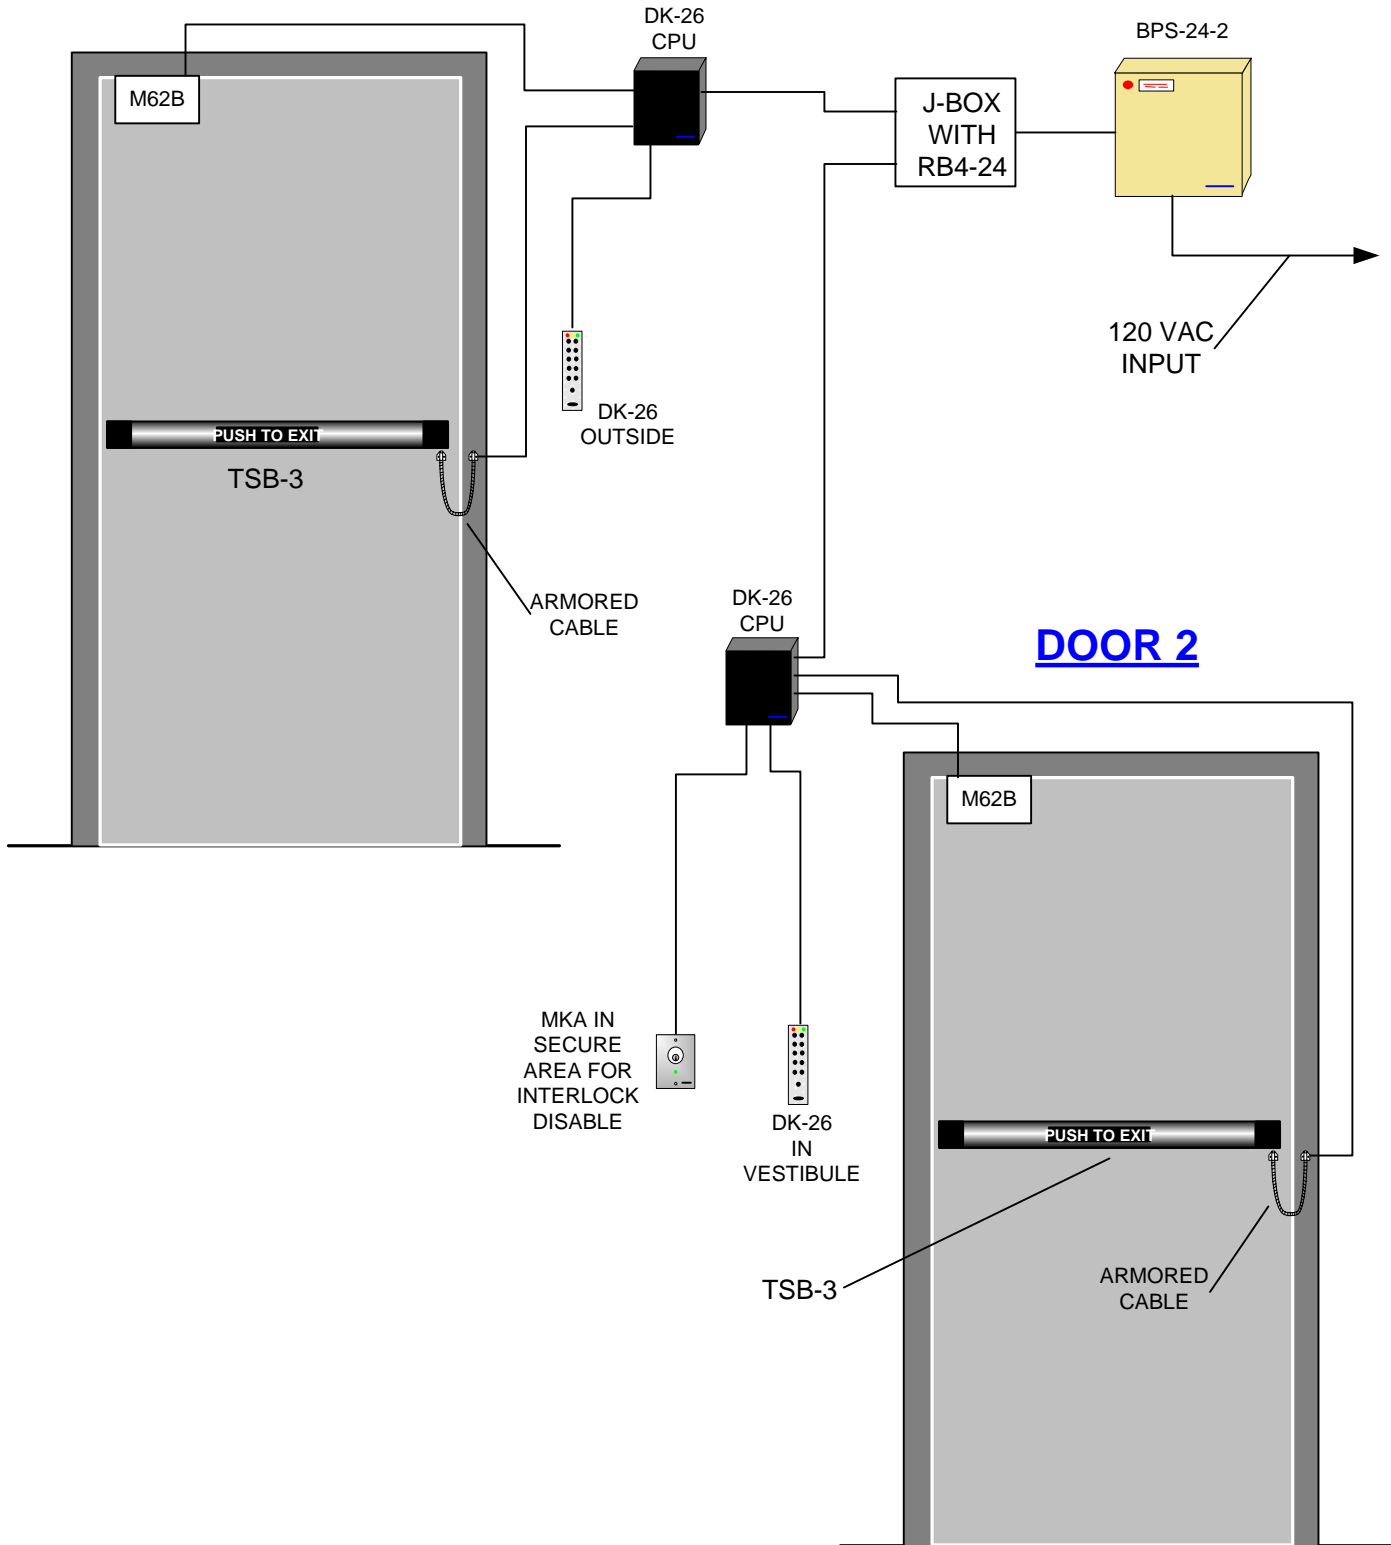

DOOR 1

Comments: COMMENTS: MOST DEVICES COME WITH WIRE LEADS IN DIFFERENT LENGTHS DEPENDING ON WHAT MODEL IT IS. IF LONGER WIRE RUNS ARE REQUIRED 18G STRANDED WIRE IS FINE FOR SHORTER WIRE RUNS ON A 12 V SYSTEM. 22G WIRE IS ACCEPTABLE FOR SHORTER WIRE RUNS ON A 24 V SYSTEM. FOR SPECIFIC WIRE GAUGE QUESTIONS ON LONGER RUNS OR SYSTEMS PLEASE CALL OUR TECH SUPPORT LINE AT 1-800-MAGLOCK OR 1-800-624-5625.

THREE DOOR INTERLOCK RISER DOORS 1 AND 2	Revision: 1	Number of Pages: 7	DRAWING # SEC-7	Drawn By: EBERGERET
	Date: 4-23-04	Page Number: 6		Approved By: RSALAZAR

SECURITRON MAGNALOCK CORP., 550 Vista Blvd., Sparks NV 89434 USA
Tel: (775) 355-5625 (800) MAGLOCK Fax: Mkt. (775) 355-5636, Fax: Admin. (775) 355-5633
Website: www.securitron.com E-mail: info@securitron.com