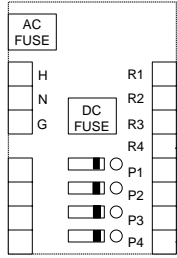

BPS-24-2

COMMENTS: MOST DEVICES COME WITH WIRE LEADS IN DIFFERENT LENGTHS DEPENDING ON WHAT MODEL IT IS. IF LONGER WIRE RUNS ARE REQUIRED 18G STRANDED WIRE IS FINE FOR SHORTER WIRE RUNS ON A 12 V SYSTEM. 22G WIRE IS ACCEPTABLE FOR SHORTER WIRE RUNS ON A 24 V SYSTEM. FOR SPECIFIC WIRE GAUGE QUESTIONS ON LONGER RUNS OR SYSTEMS PLEASE CALL OUR TECH SUPPORT LINE AT 1-800-MAGLOCK OR 1-800-624-5625.

THREE DOOR INTERLOCK INTERLOCK DISABLE	Revision: 1	Number of Pages: 7	DRAWING # SEC-7	Drawn By: EBERGERET
	Date: 4-23-04	Page Number: 5		Approved By: RSALAZAR

SECURITRON MAGNALOCK CORP., 550 Vista Blvd., Sparks NV 89434 USA
Tel: (775) 355-5625 (800) MAGLOCK Fax: Mkt. (775) 355-5636, Fax: Admin. (775) 355-5633
Website: www.securitron.com E-mail: info@securitron.com