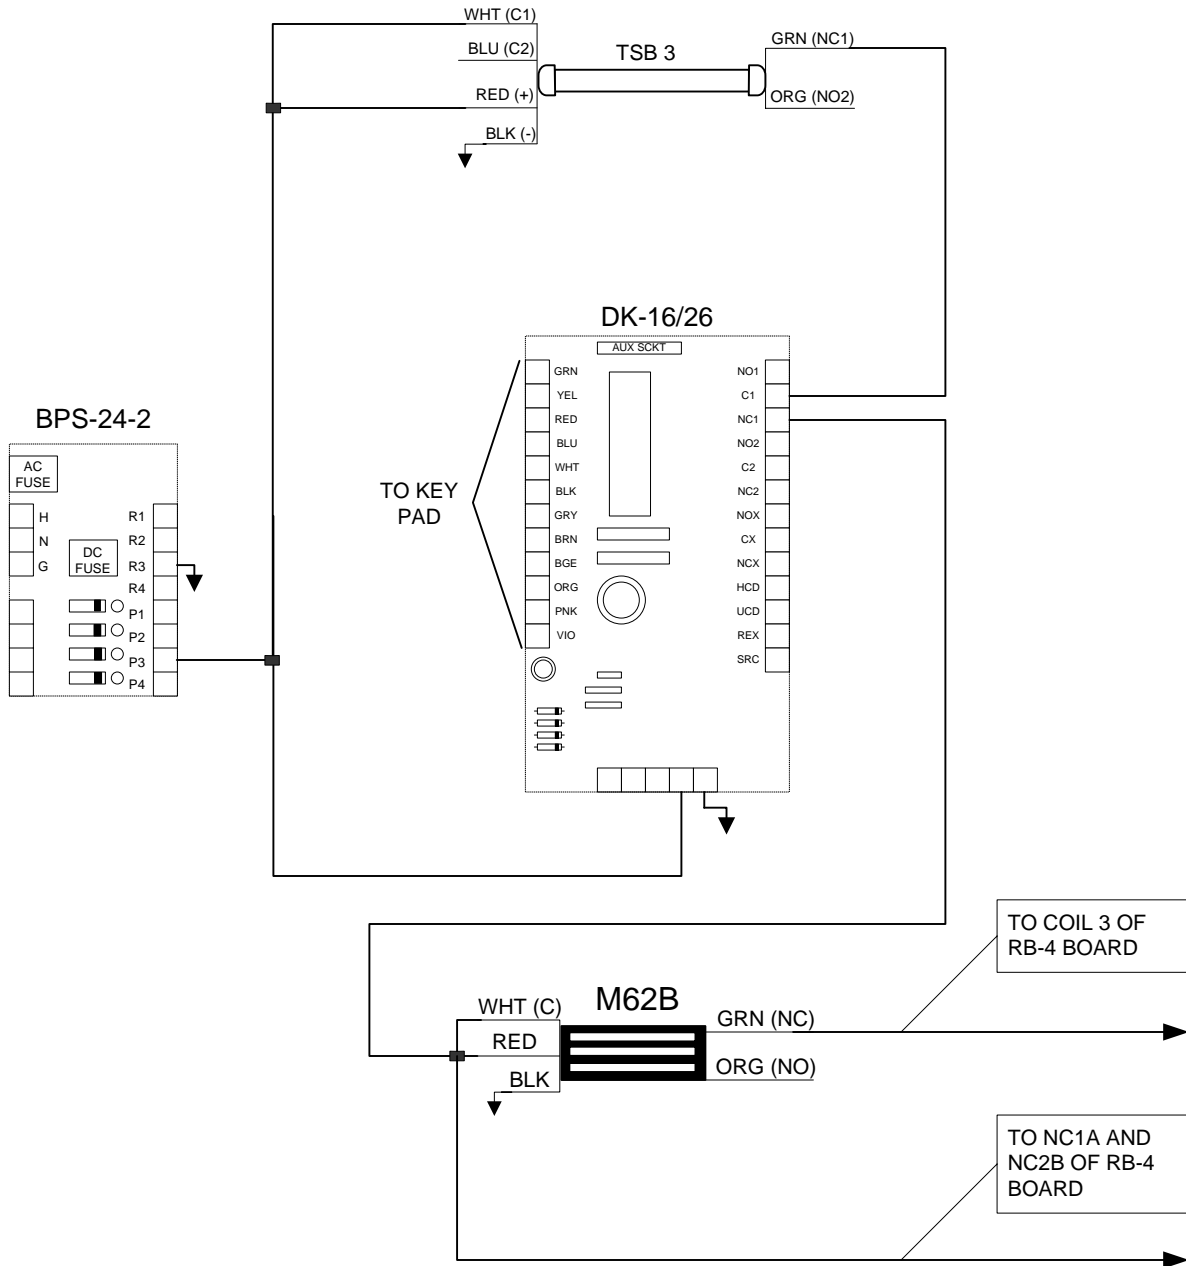

Point to Point Wiring Diagram for Door #2

COMMENTS: MOST DEVICES COME WITH WIRE LEADS IN DIFFERENT LENGTHS DEPENDING ON WHAT MODEL IT IS. IF LONGER WIRE RUNS ARE REQUIRED 18G STRANDED WIRE IS FINE FOR SHORTER WIRE RUNS ON A 12 V SYSTEM. 22G WIRE IS ACCEPTABLE FOR SHORTER WIRE RUNS ON A 24 V SYSTEM. FOR SPECIFIC WIRE GAUGE QUESTIONS ON LONGER RUNS OR SYSTEMS PLEASE CALL OUR TECH SUPPORT LINE AT 1-800-MAGLOCK OR 1-800-624-5625.

Point to Point Wiring Diagram for Door #3

COMMENTS: MOST DEVICES COME WITH WIRE LEADS IN DIFFERENT LENGTHS DEPENDING ON WHAT MODEL IT IS. IF LONGER WIRE RUNS ARE REQUIRED 18G STRANDED WIRE IS FINE FOR SHORTER WIRE RUNS ON A 12 V SYSTEM. 22G WIRE IS ACCEPTABLE FOR SHORTER WIRE RUNS ON A 24 V SYSTEM. FOR SPECIFIC WIRE GAUGE QUESTIONS ON LONGER RUNS OR SYSTEMS PLEASE CALL OUR TECH SUPPORT LINE AT 1-800-MAGLOCK OR 1-800-624-5625.