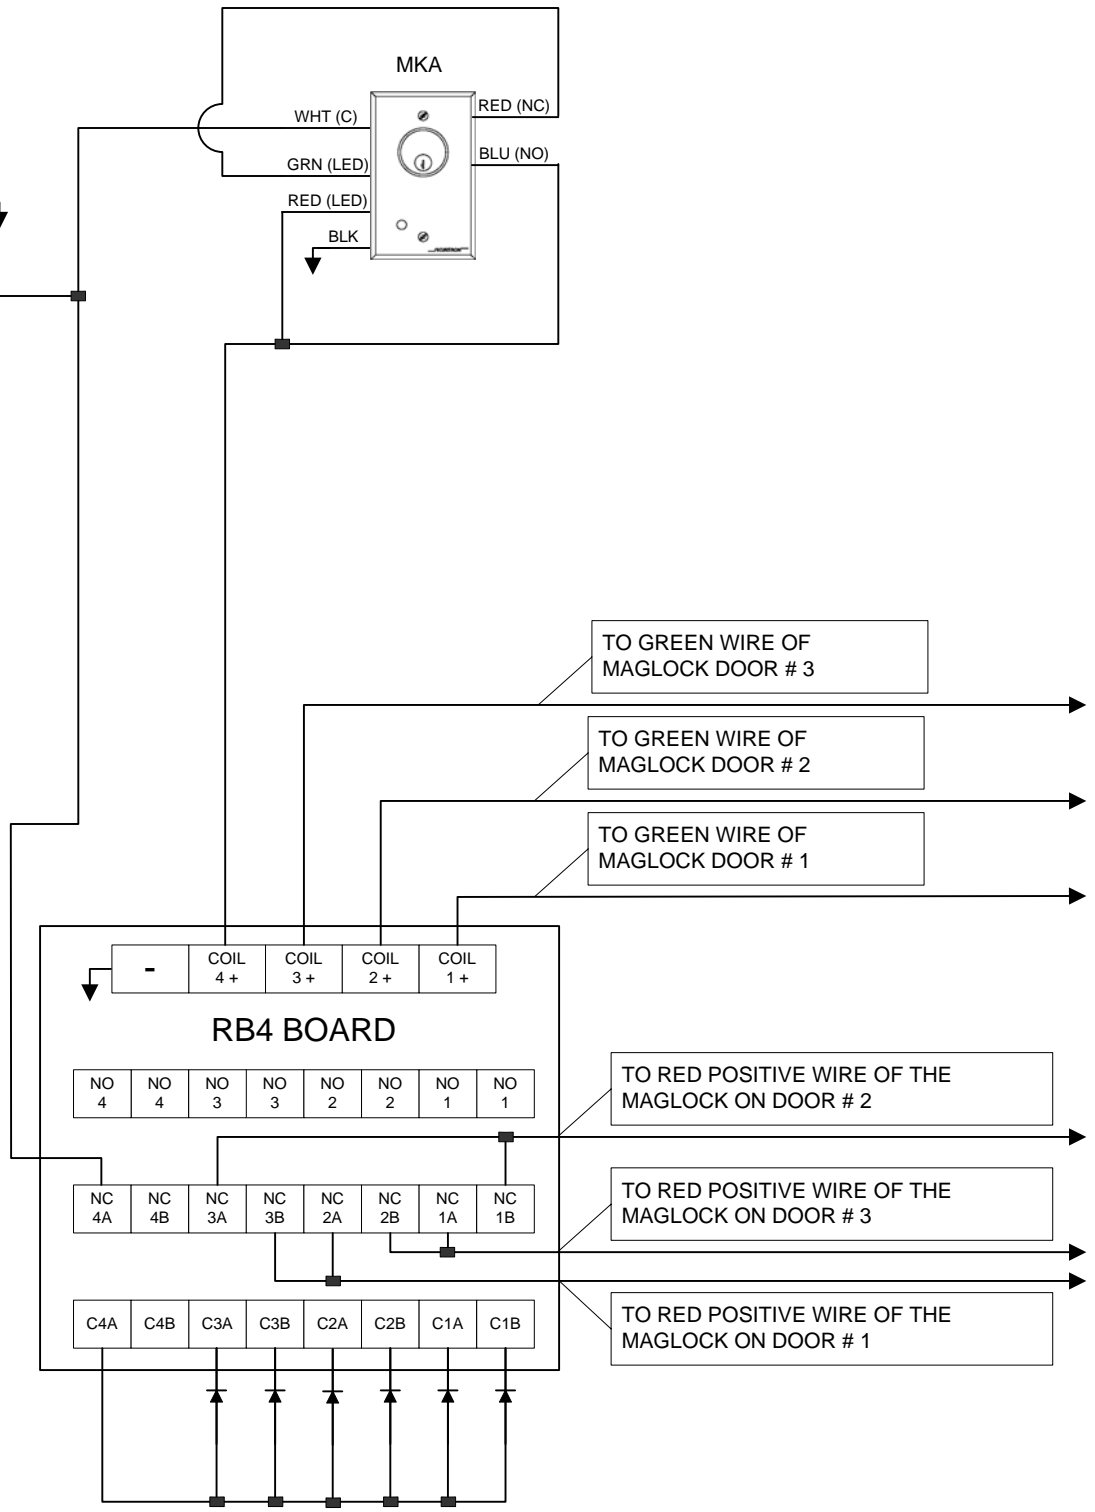

BPS-24-2

COMMENTS: MOST DEVICES COME WITH WIRE LEADS IN DIFFERENT LENGTHS DEPENDING ON WHAT MODEL IT IS. IF LONGER WIRE RUNS ARE REQUIRED 18G STRANDED WIRE IS FINE FOR SHORTER WIRE RUNS ON A 12 V SYSTEM. 22G WIRE IS ACCEPTABLE FOR SHORTER WIRE RUNS ON A 24 V SYSTEM. FOR SPECIFIC WIRE GAUGE QUESTIONS ON LONGER RUNS OR SYSTEMS PLEASE CALL OUR TECH SUPPORT LINE AT 1-800-MAGLOCK OR 1-800-624-5625.

THREE DOOR INTERLOCK INTERLOCK DISABLE	Revision: 1	Number of Pages: 7	DRAWING # SEC-7	Drawn By: EBERGERET
	Date: 4-23-04	Page Number: 5		Approved By: RSALAZAR

SECURITRON MAGNALOCK CORP., 550 Vista Blvd., Sparks NV 89434 USA
Tel: (775) 355-5625 (800) MAGLOCK Fax: Mkt. (775) 355-5636, Fax: Admin. (775) 355-5633
Website: www.securitron.com E-mail: info@securitron.com