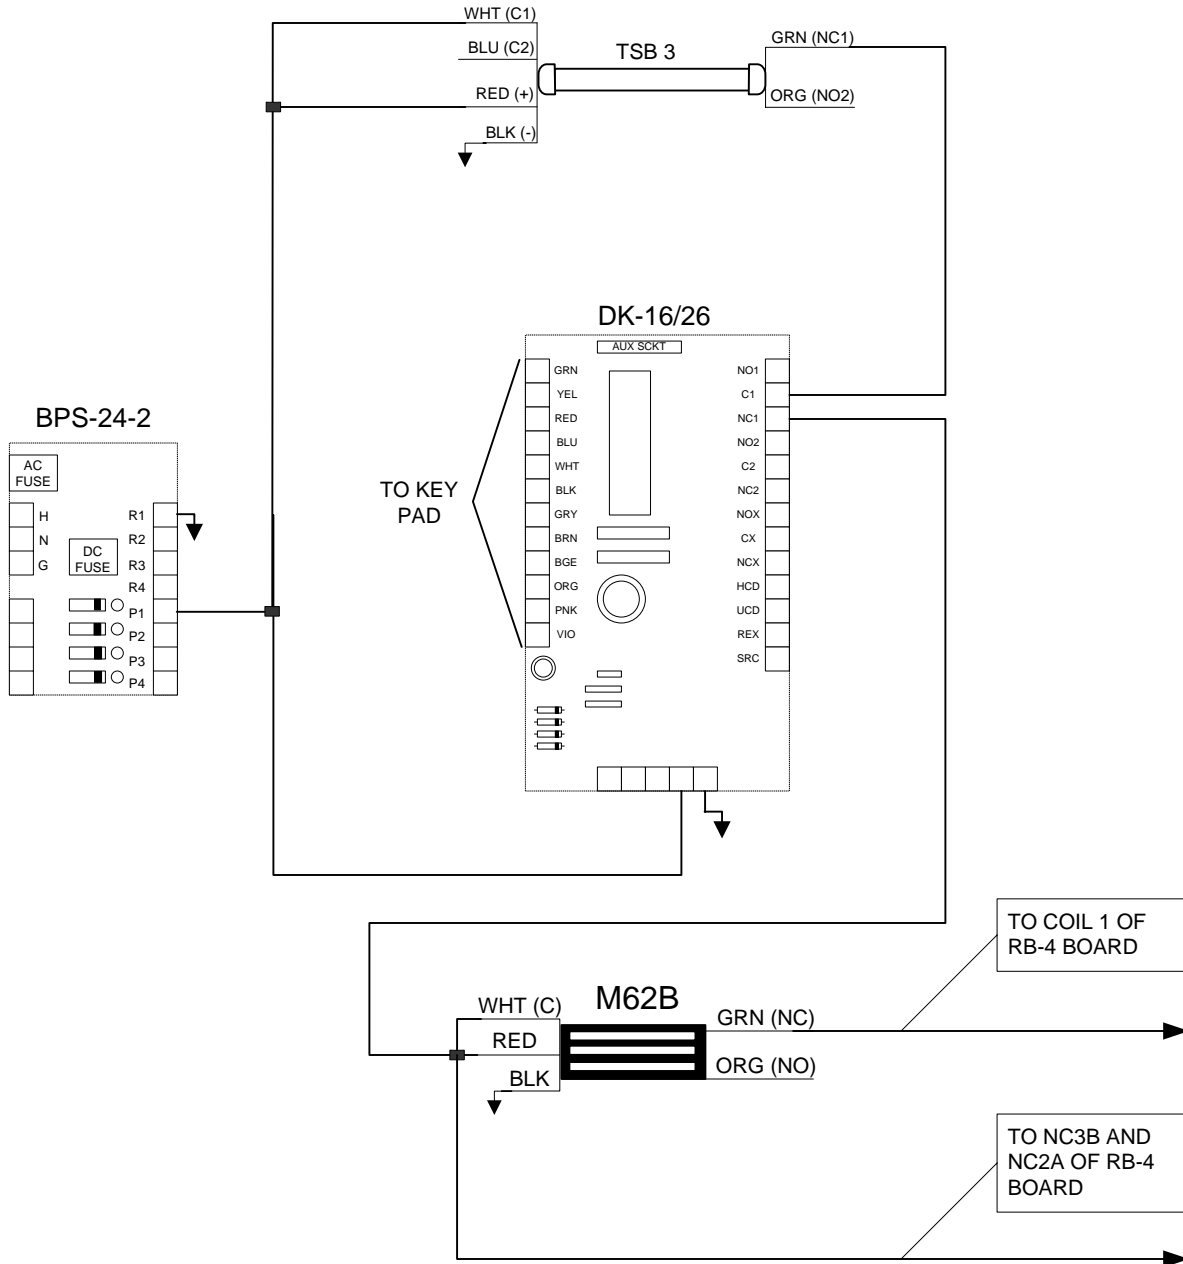

Point to Point Wiring Diagram for Door #1

COMMENTS: MOST DEVICES COME WITH WIRE LEADS IN DIFFERENT LENGTHS DEPENDING ON WHAT MODEL IT IS. IF LONGER WIRE RUNS ARE REQUIRED 18G STRANDED WIRE IS FINE FOR SHORTER WIRE RUNS ON A 12 V SYSTEM. 22G WIRE IS ACCEPTABLE FOR SHORTER WIRE RUNS ON A 24 V SYSTEM. FOR SPECIFIC WIRE GAUGE QUESTIONS ON LONGER RUNS OR SYSTEMS PLEASE CALL OUR TECH SUPPORT LINE AT 1-800-MAGLOCK OR 1-800-624-5625.

THREE DOOR INTERLOCK DOOR# 1	Revision: 1	Number of Pages: 7	DRAWING # SEC-7	Drawn By: EBERGERET
	Date: 4-23-04	Page Number: 2		Approved By: RSALAZAR

SECURITRON MAGNALOCK CORP., 550 Vista Blvd., Sparks NV 89434 USA
Tel: (775) 355-5625 (800) MAGLOCK Fax: Mkt. (775) 355-5636, Fax: Admin. (775) 355-5633
Website: www.securitron.com E-mail: info@securitron.com