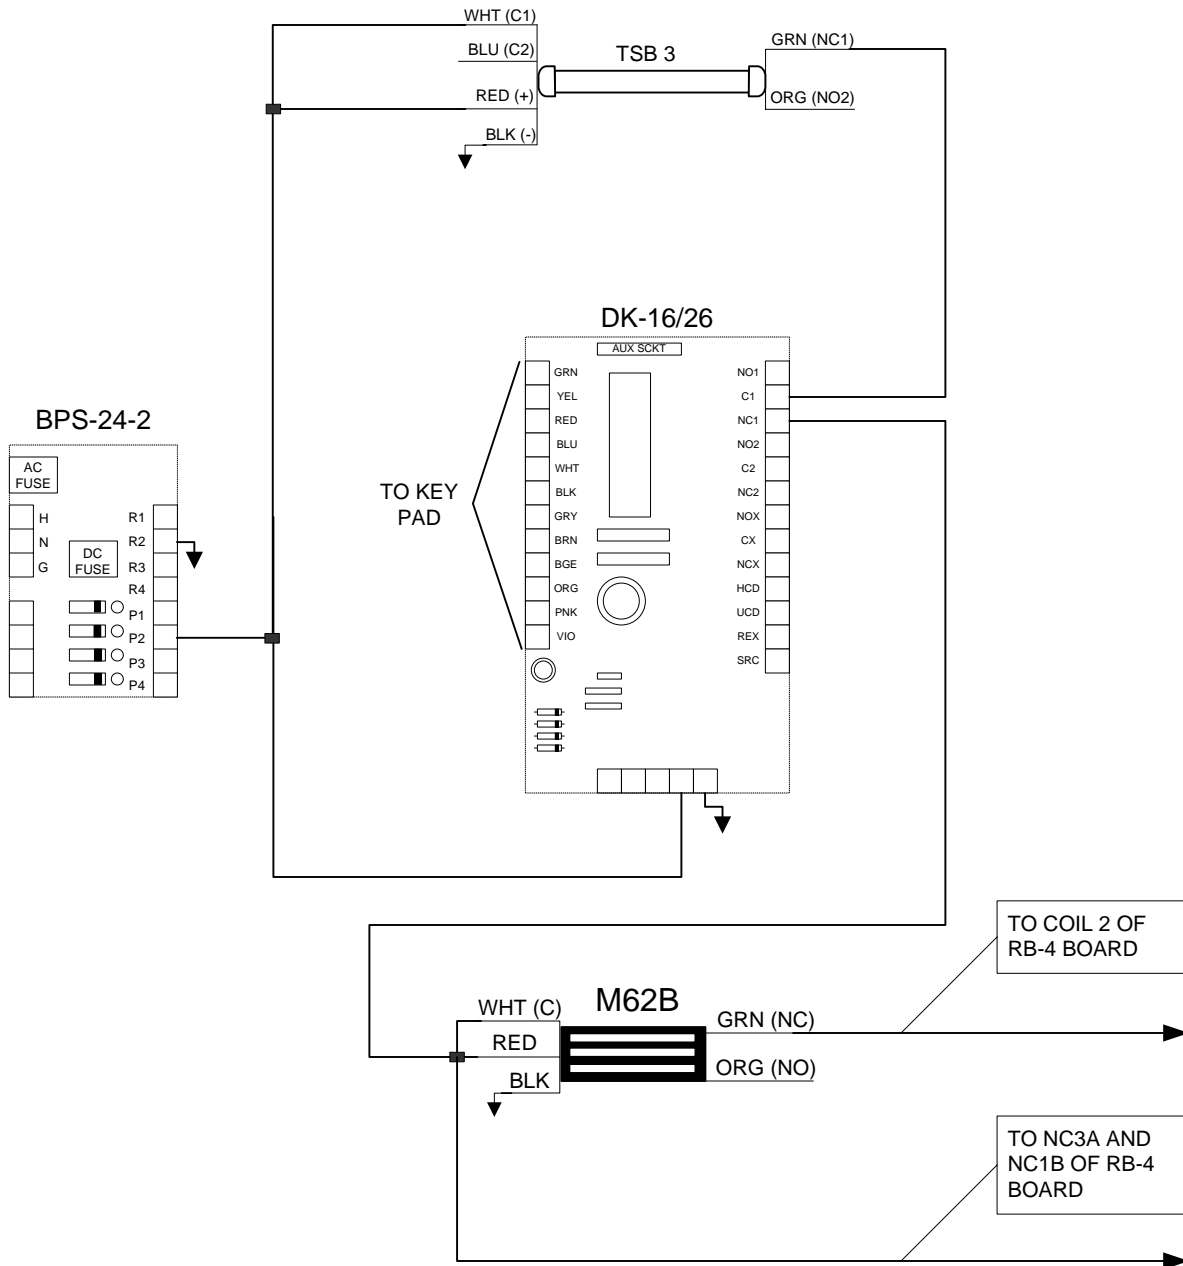

Point to Point Wiring Diagram for Door #1

COMMENTS: MOST DEVICES COME WITH WIRE LEADS IN DIFFERENT LENGTHS DEPENDING ON WHAT MODEL IT IS. IF LONGER WIRE RUNS ARE REQUIRED 18G STRANDED WIRE IS FINE FOR SHORTER WIRE RUNS ON A 12 V SYSTEM. 22G WIRE IS ACCEPTABLE FOR SHORTER WIRE RUNS ON A 24 V SYSTEM. FOR SPECIFIC WIRE GAUGE QUESTIONS ON LONGER RUNS OR SYSTEMS PLEASE CALL OUR TECH SUPPORT LINE AT 1-800-MAGLOCK OR 1-800-624-5625.

Point to Point Wiring Diagram for Door #2

COMMENTS: MOST DEVICES COME WITH WIRE LEADS IN DIFFERENT LENGTHS DEPENDING ON WHAT MODEL IT IS. IF LONGER WIRE RUNS ARE REQUIRED 18G STRANDED WIRE IS FINE FOR SHORTER WIRE RUNS ON A 12 V SYSTEM. 22G WIRE IS ACCEPTABLE FOR SHORTER WIRE RUNS ON A 24 V SYSTEM. FOR SPECIFIC WIRE GAUGE QUESTIONS ON LONGER RUNS OR SYSTEMS PLEASE CALL OUR TECH SUPPORT LINE AT 1-800-MAGLOCK OR 1-800-624-5625.