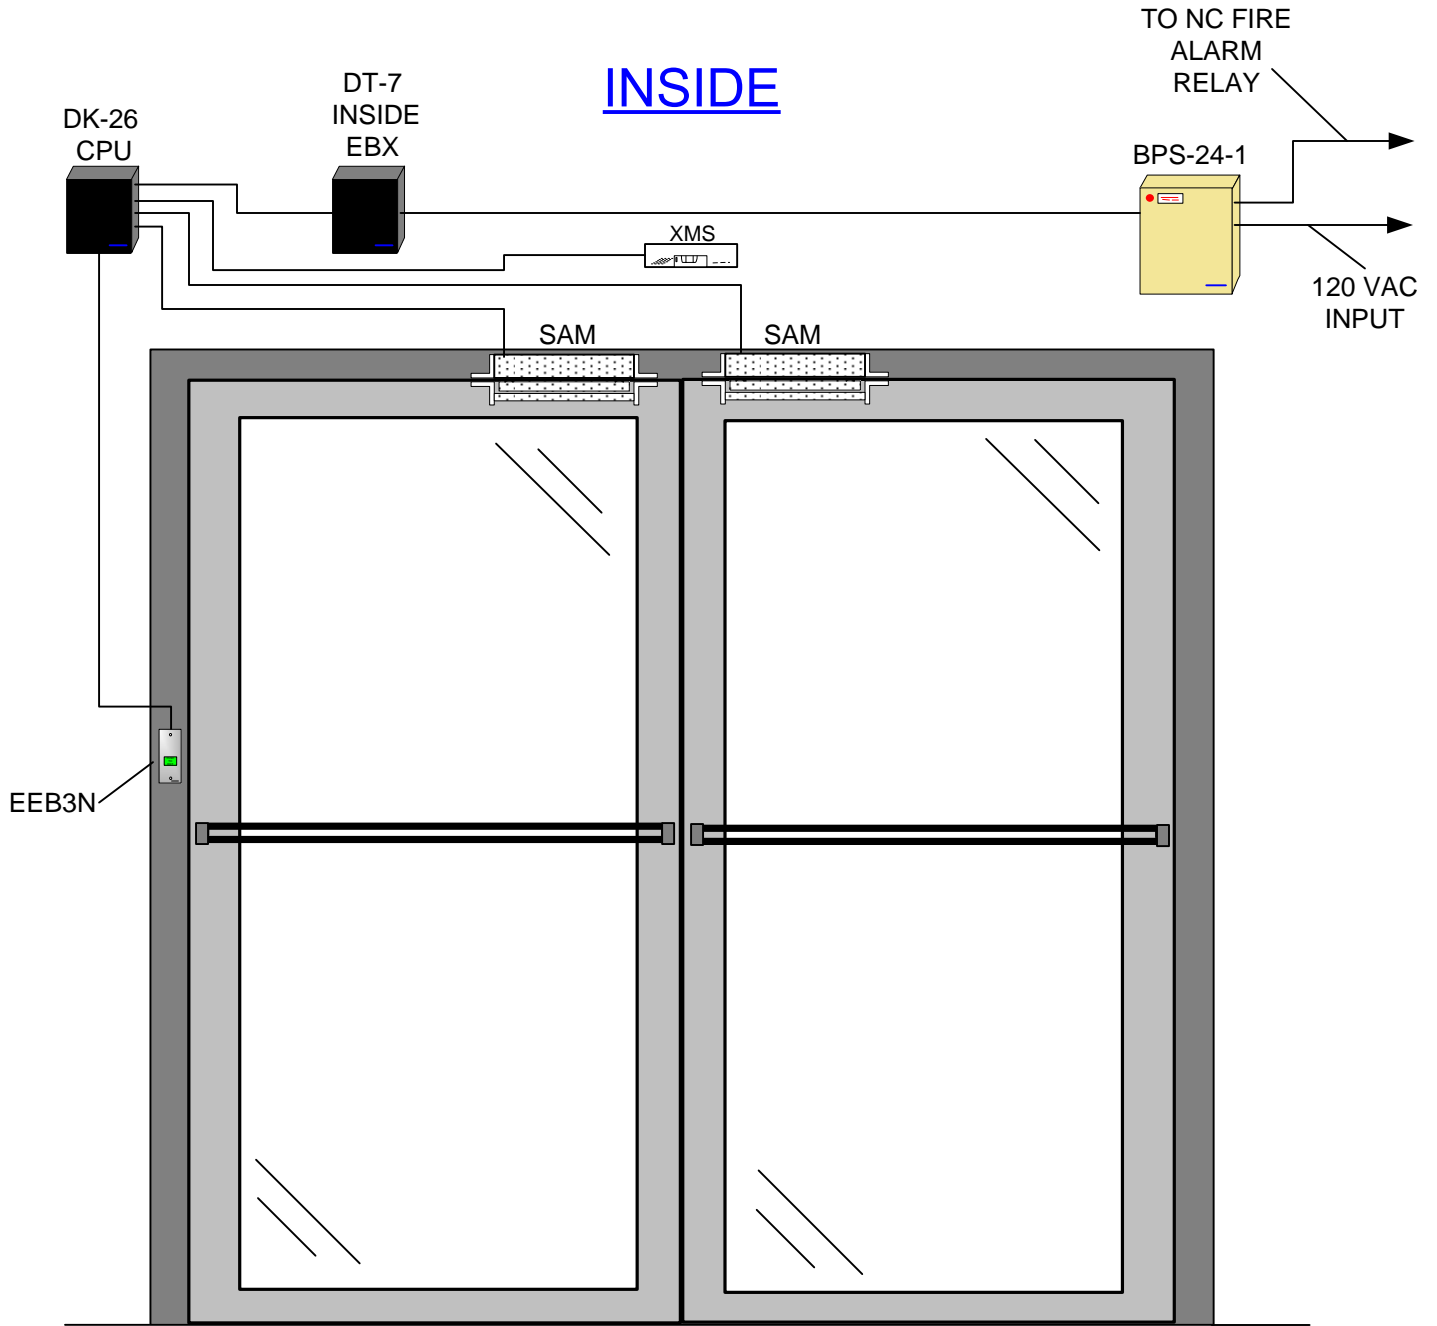

INSIDE

COMMENTS: MOST DEVICES COME WITH WIRE LEADS IN DIFFERENT LENGTHS DEPENDING ON WHAT MODEL IT IS. IF LONGER WIRE RUNS ARE REQUIRED 18G STRANDED WIRE IS FINE FOR SHORTER WIRE RUNS ON A 12 V SYSTEM. 22G WIRE IS ACCEPTABLE FOR SHORTER WIRE RUNS ON A 24 V SYSTEM. FOR SPECIFIC WIRE GAUGE QUESTIONS ON LONGER RUNS OR SYSTEMS PLEASE CALL OUR TECH SUPPORT LINE AT 1-800-MAGLOCK OR 1-800-624-5625.

TWO DOOR ENTRY HARD CODE USED TO TURN USER CODES OFF AND ON	Revision: 1	Number of Pages: 4	DRAWING # SEC-23	Drawn By: EBERGERET
	Date: 4-23-04	Page Number: 4		Approved By: RSALAZAR

SECURITRON MAGNALOCK CORP., 550 Vista Blvd., Sparks NV 89434 USA
Tel: (775) 355-5625 (800) MAGLOCK Fax: Mkt. (775) 355-5636, Fax: Admin. (775) 355-5633
Website: www.securitron.com E-mail: info@securitron.com