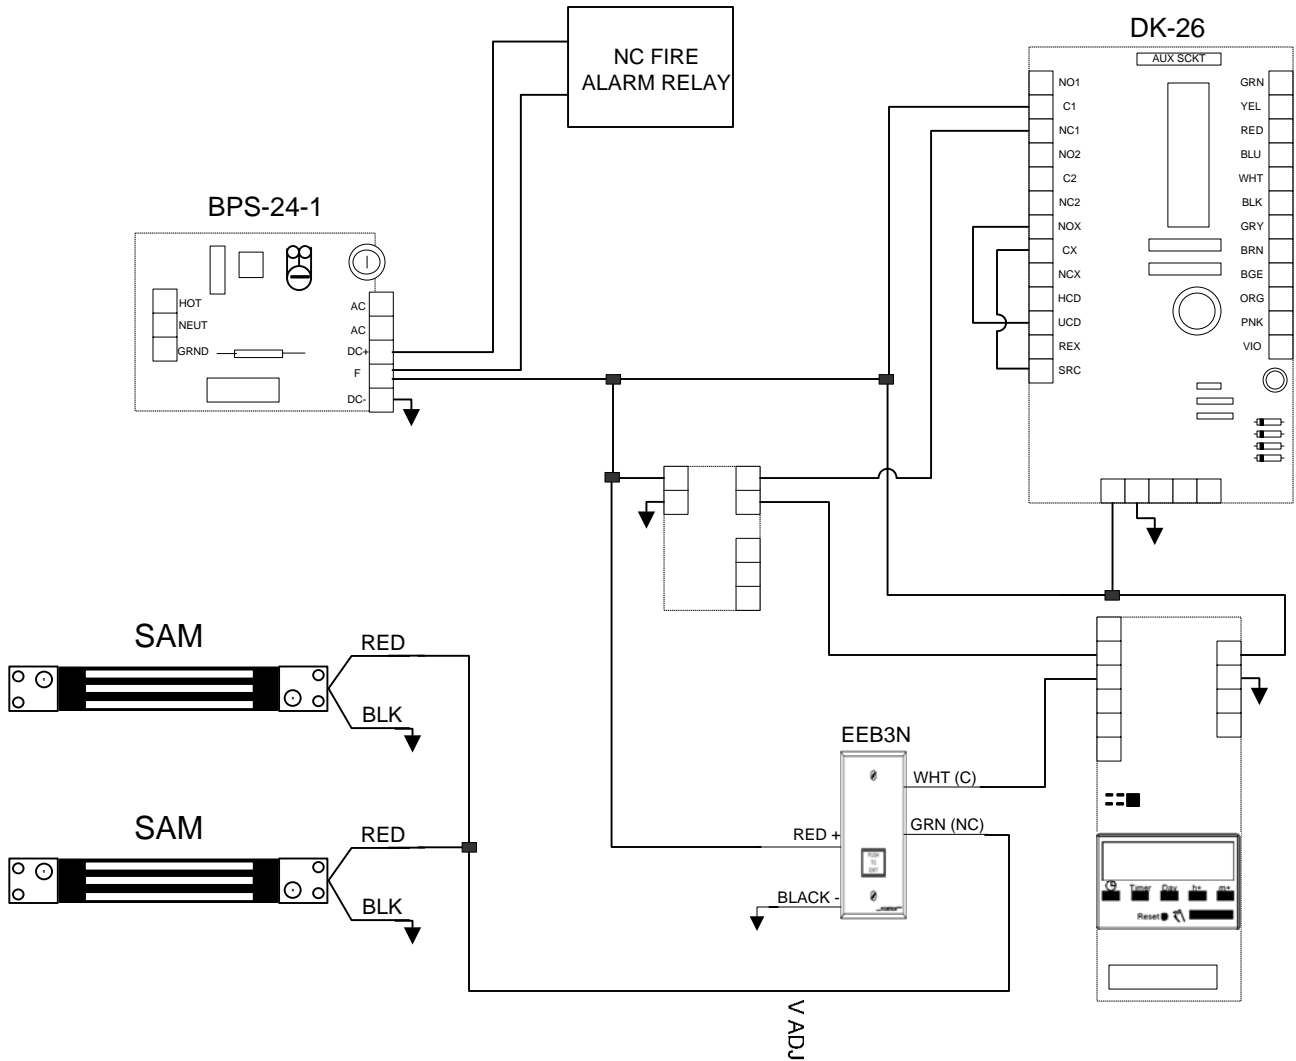

SECURITRON SYSTEM # 23

Application

Two door digital entry with hard code used to toggle user codes off and on

Operation

Outside Operation: From outside entry of a valid code will unlock the door.
Inside Operation: From the inside motion detector will unlock door. in case of failure the EEB2 push button will unlock the door for 30 seconds. By entering the hard code it will lock out the user codes until it is re-entered.

Securitron System Components

2 each	Magnalocks SAM
1 each	Digital Keypad DK-26
1 each	Motion detector XMS
1 each	Power Supply BPS-24-1
1 each	Battery B-24-5
1 each	Push Buttton EEB3N
1 each	Timer DT-7

Additional Components Required

TBA	Hinges
2 each	Closer
2 each	Kickplate
2 each	Stop
TBA	Gasketing (as required)

Options

COMMENTS: MOST DEVICES COME WITH WIRE LEADS IN DIFFERENT LENGTHS DEPENDING ON WHAT MODEL IT IS. IF LONGER WIRE RUNS ARE REQUIRED 18G STRANDED WIRE IS FINE FOR SHORTER WIRE RUNS ON A 12 V SYSTEM. 22G WIRE IS ACCEPTABLE FOR SHORTER WIRE RUNS ON A 24 V SYSTEM. FOR SPECIFIC WIRE GUAGE QUESTIONS ON LONGER RUNS OR SYSTEMS PLEASE CALL OUR TECH SUPPORT LINE AT 1-800-MAGLOCK OR 1-800-624-5625.

Point to Point Wiring Diagram

NOTES:

MUST HAVE UNIT SET FOR DURESS MODE. ENTER CODE #75 ON KEYPAD WHILE IN PROGRAMING TO ACTIVATE DURESS MODE. NOW THE HARD CODE WILL TOGGLE THE LOCK OFF AND ON. AND THE USER CODES STILL ONLY GIVE YOU MOMENTARY UNLOCK