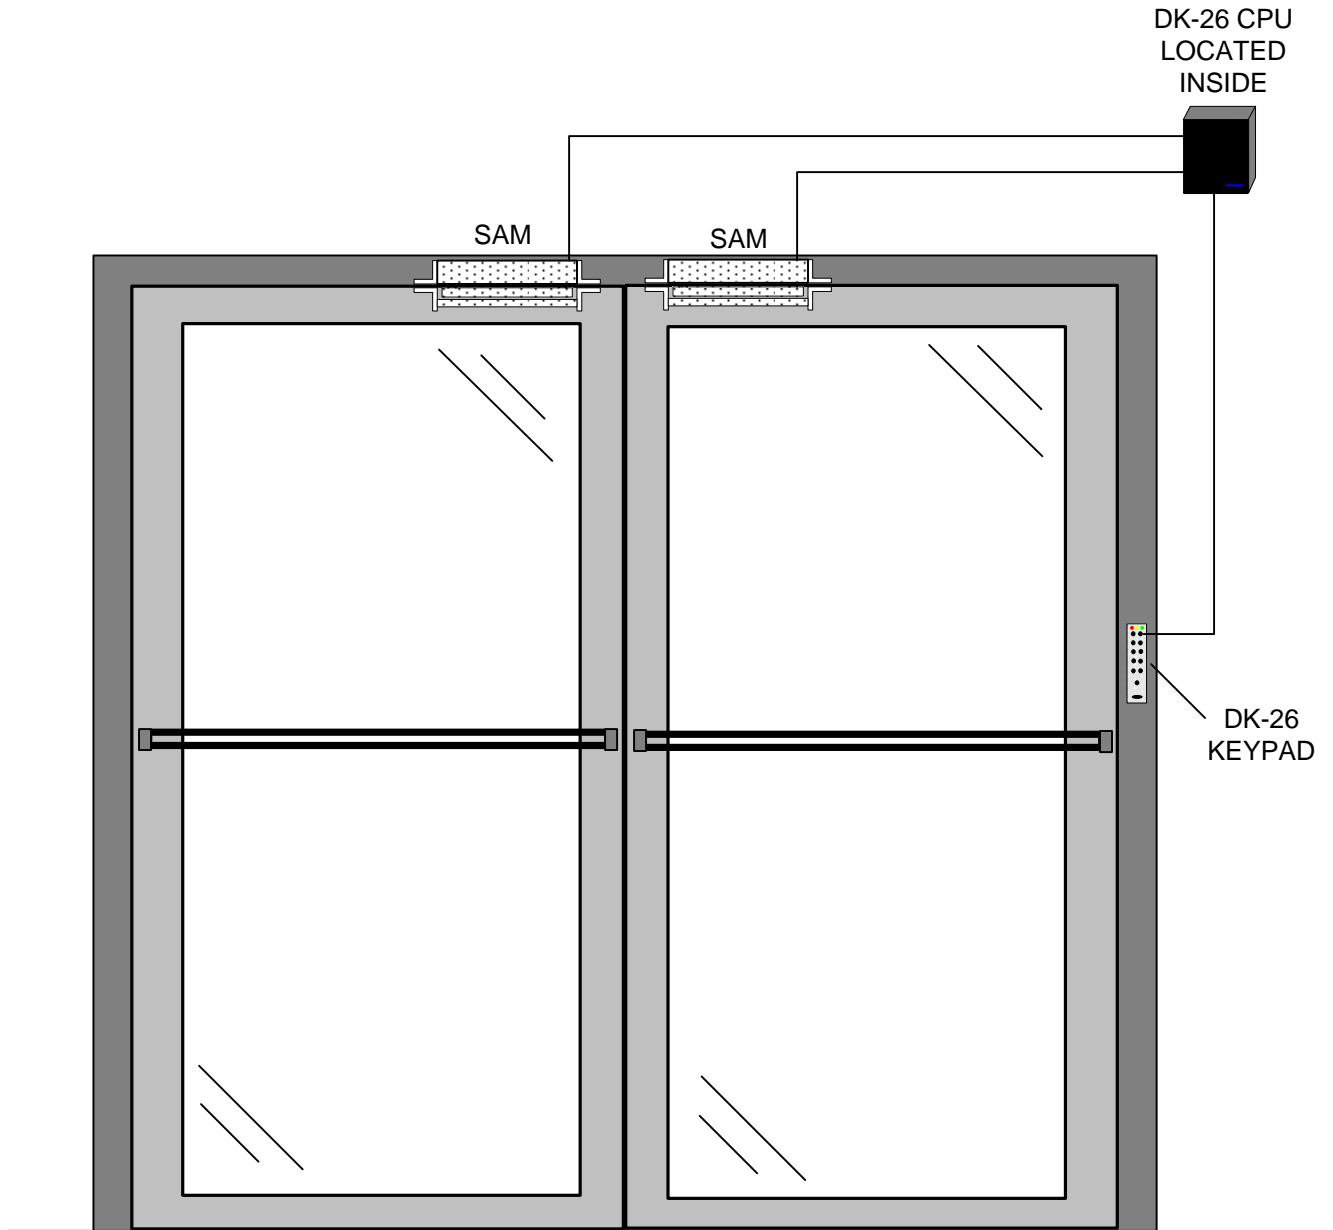

OUTSIDE

COMMENTS: MOST DEVICES COME WITH WIRE LEADS IN DIFFERENT LENGTHS DEPENDING ON WHAT MODEL IT IS. IF LONGER WIRE RUNS ARE REQUIRED 18G STRANDED WIRE IS FINE FOR SHORTER WIRE RUNS ON A 12 V SYSTEM. 22G WIRE IS ACCEPTABLE FOR SHORTER WIRE RUNS ON A 24 V SYSTEM. FOR SPECIFIC WIRE GAUGE QUESTIONS ON LONGER RUNS OR SYSTEMS PLEASE CALL OUR TECH SUPPORT LINE AT 1-800-MAGLOCK OR 1-800-624-5625.

TWO DOOR ENTRY HARD CODE USED TO TURN USER CODES OFF AND ON	Revision: 1	Number of Pages: 4	DRAWING # SEC-23	Drawn By: EBERGERET
	Date: 4-23-04	Page Number: 3		Approved By: RSALAZAR

SECURITRON MAGNALOCK CORP., 550 Vista Blvd., Sparks NV 89434 USA
Tel: (775) 355-5625 (800) MAGLOCK Fax: Mkt. (775) 355-5636, Fax: Admin. (775) 355-5633
Website: www.securitron.com E-mail: info@securitron.com