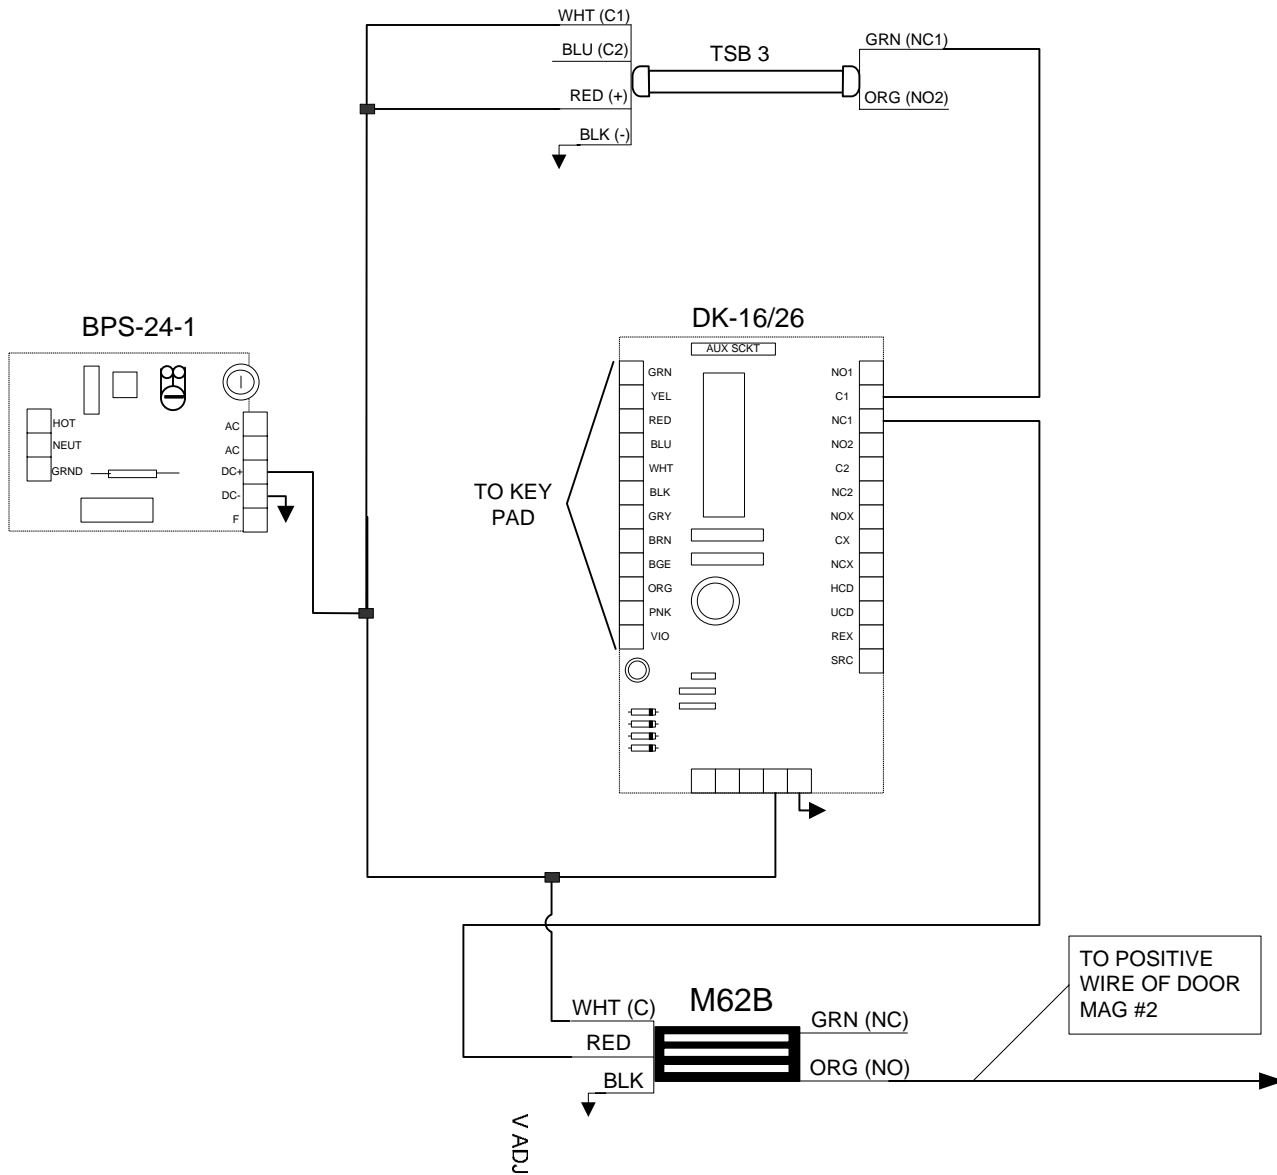

Point to Point Wiring Diagram for Door #1

COMMENTS: MOST DEVICES COME WITH WIRE LEADS IN DIFFERENT LENGTHS DEPENDING ON WHAT MODEL IT IS. IF LONGER WIRE RUNS ARE REQUIRED 18G STRANDED WIRE IS FINE FOR SHORTER WIRE RUNS ON A 12 V SYSTEM. 22G WIRE IS ACCEPTABLE FOR SHORTER WIRE RUNS ON A 24 V SYSTEM. FOR SPECIFIC WIRE GAUGE QUESTIONS ON LONGER RUNS OR SYSTEMS PLEASE CALL OUR TECH SUPPORT LINE AT 1-800-MAGLOCK OR 1-800-624-5625.

2 DOOR INTERLOCK NORMALLY LOCKED	Revision: 1	Number of Pages: 4	DRAWING # SEC-11	Drawn By: EBERGERET
	Date: 4-23-04	Page Number: 2		Approved By: RSALAZAR

SECURITRON MAGNALOCK CORP., 550 Vista Blvd., Sparks NV 89434 USA
Tel: (775) 355-5625 (800) MAGLOCK Fax: Mkt. (775) 355-5636, Fax: Admin. (775) 355-5633
Website: www.securitron.com E-mail: info@securitron.com