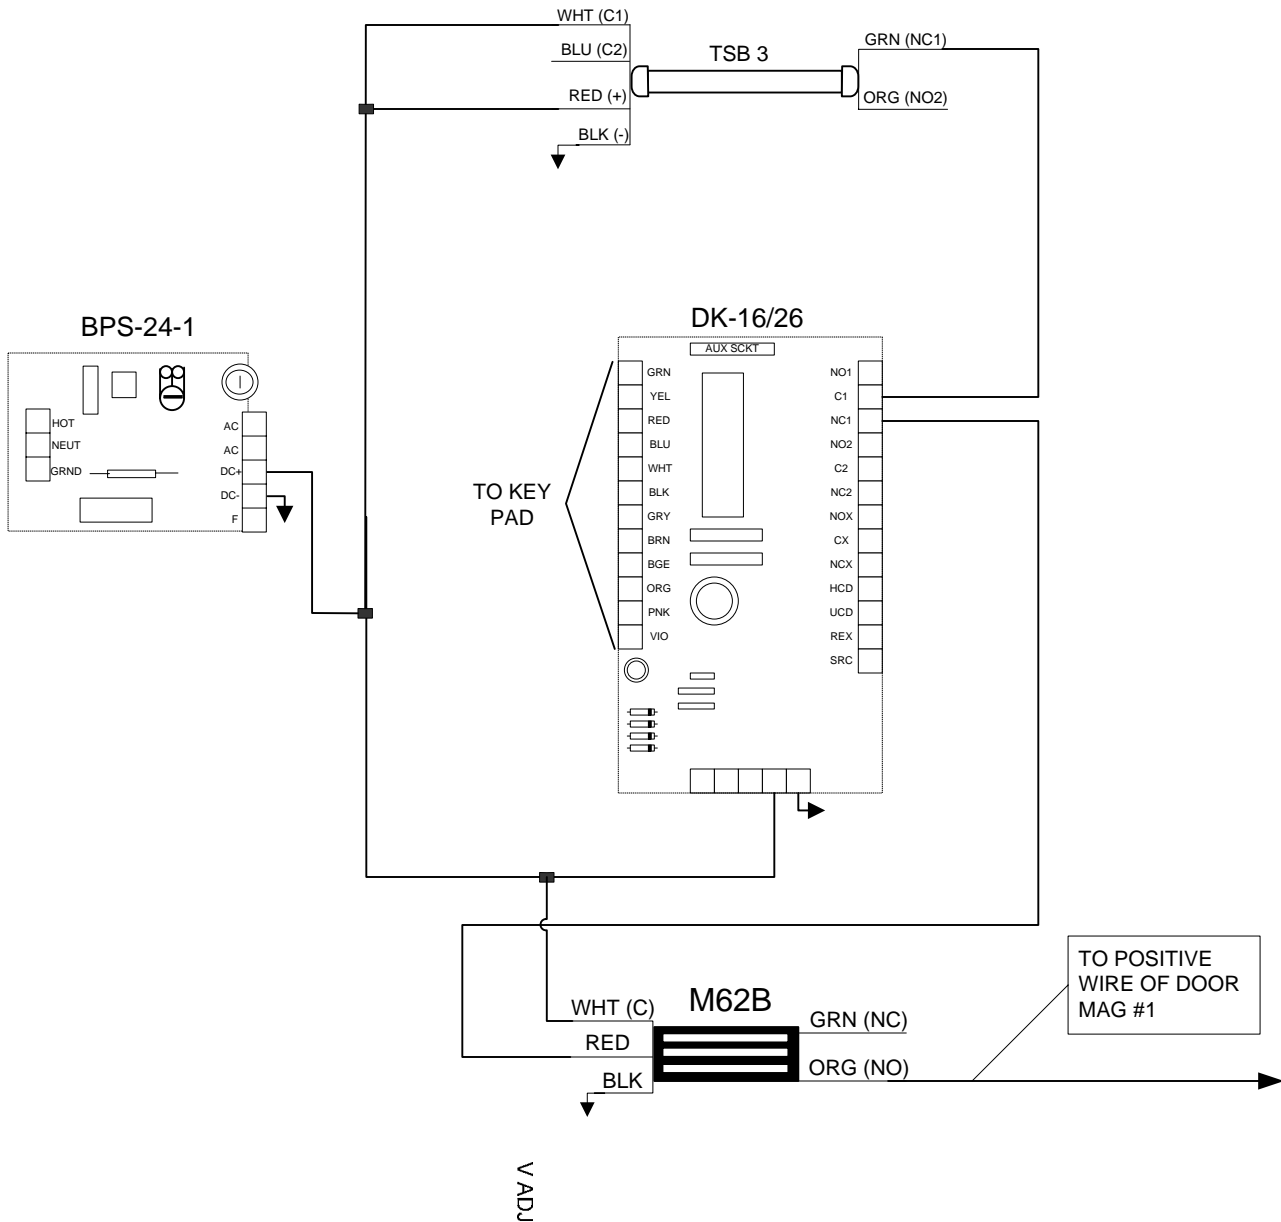

## Point to Point Wiring Diagram for Door #1

COMMENTS: MOST DEVICES COME WITH WIRE LEADS IN DIFFERENT LENGTHS DEPENDING ON WHAT MODEL IT IS. IF LONGER WIRE RUNS ARE REQUIRED 18G STRANDED WIRE IS FINE FOR SHORTER WIRE RUNS ON A 12 V SYSTEM. 22G WIRE IS ACCEPTABLE FOR SHORTER WIRE RUNS ON A 24 V SYSTEM. FOR SPECIFIC WIRE GAUGE QUESTIONS ON LONGER RUNS OR SYSTEMS PLEASE CALL OUR TECH SUPPORT LINE AT 1-800-MAGLOCK OR 1-800-624-5625.

## Point to Point Wiring Diagram for Door #2

COMMENTS: MOST DEVICES COME WITH WIRE LEADS IN DIFFERENT LENGTHS DEPENDING ON WHAT MODEL IT IS. IF LONGER WIRE RUNS ARE REQUIRED 18G STRANDED WIRE IS FINE FOR SHORTER WIRE RUNS ON A 12 V SYSTEM. 22G WIRE IS ACCEPTABLE FOR SHORTER WIRE RUNS ON A 24 V SYSTEM. FOR SPECIFIC WIRE GAUGE QUESTIONS ON LONGER RUNS OR SYSTEMS PLEASE CALL OUR TECH SUPPORT LINE AT 1-800-MAGLOCK OR 1-800-624-5625.