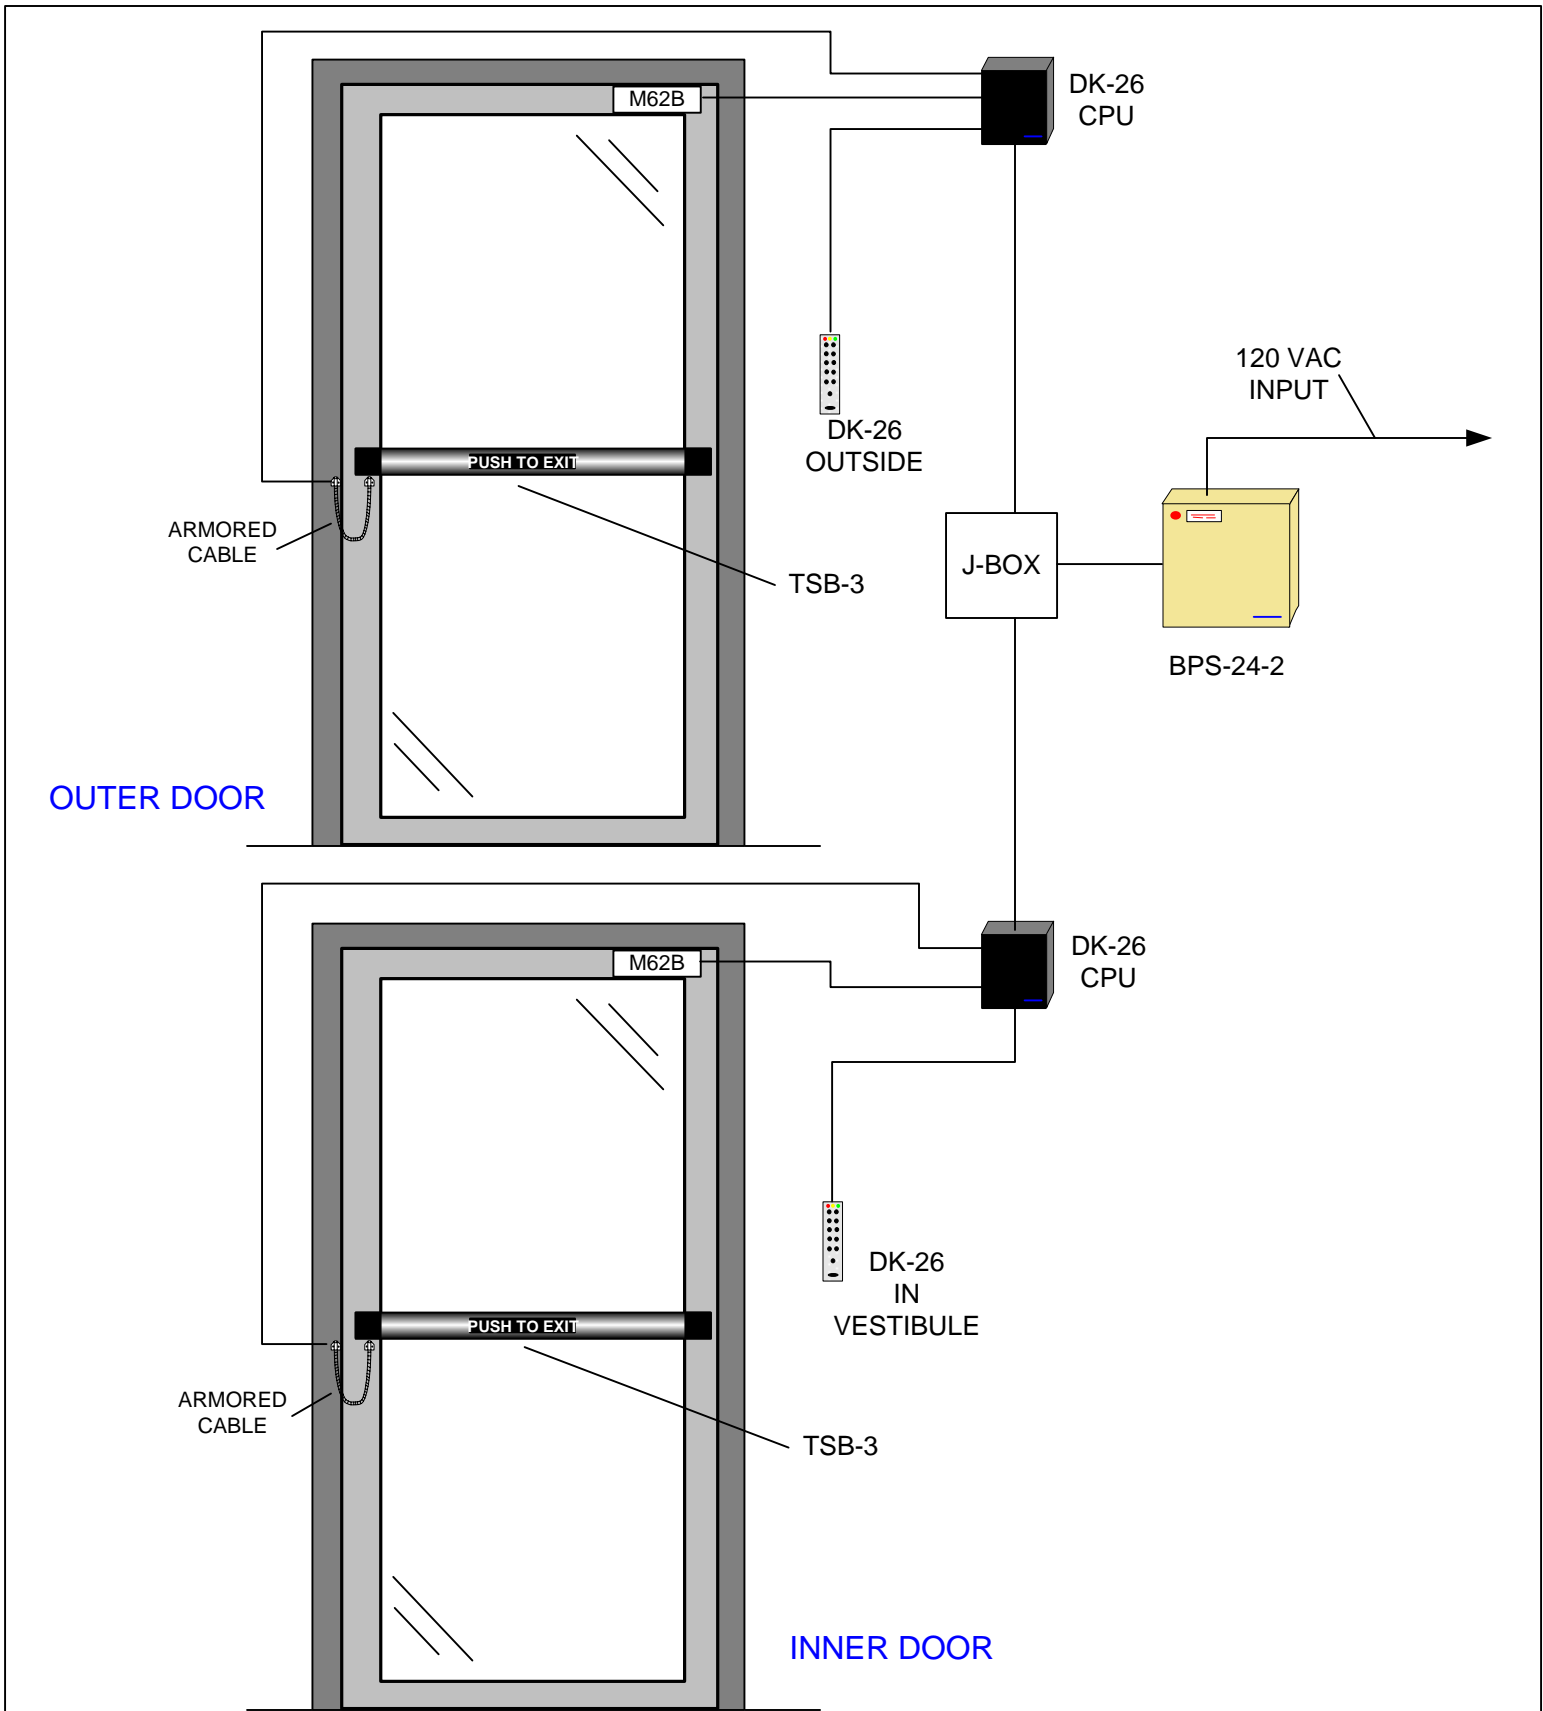

COMMENTS: MOST DEVICES COME WITH WIRE LEADS IN DIFFERENT LENGTHS DEPENDING ON WHAT MODEL IT IS. IF LONGER WIRE RUNS ARE REQUIRED 18G STRANDED WIRE IS FINE FOR SHORTER WIRE RUNS ON A 12 V SYSTEM. 22G WIRE IS ACCEPTABLE FOR SHORTER WIRE RUNS ON A 24 V SYSTEM. FOR SPECIFIC WIRE GUAGE QUESTIONS ON LONGER RUNS OR SYSTEMS PLEASE CALL OUR TECH SUPPORT LINE AT 1-800-MAGLOCK OR 1-800-624-5625.

2 DOORINTERLOCK NORMALLY LOCKED	Revision: 1	Number of Pages: 4	DRAWING # SEC-11	Drawn By: EBERGERET
	Date: 4-23-04	Page Number: 4		Approved By: RSALAZAR

SECURITRON MAGNALOCK CORP., 550 Vista Blvd., Sparks NV 89434 USA
Tel: (775) 355-5625 (800) MAGLOCK Fax: Mkt. (775) 355-5636, Fax: Admin. (775) 355-5633
Website: www.securitron.com E-mail: info@securitron.com