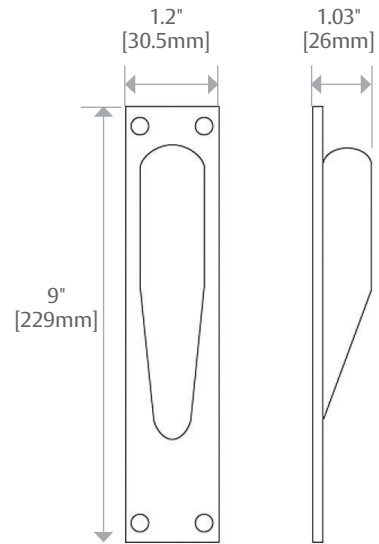

Dimensions

- **CEPT Housing:**
9-1/16"L x 1-3/16"W x 1-7/16"D
[230.2mm L x 30.12mm W x 36.52mm D]

Shipping Weight

- 2.40 lbs [1.09kg]

Features

Standard Features

- Mortises into the edges of the door and frame
- Direct retrofit for competitor products
- Tamper resistant
- All metal construction including back boxes
- 7/8" [22.25mm] knockouts on back boxes accommodate EMF-type fittings
- Tested to 1 million cycles
- Compatible with butt hinges up to 6" [152.4mm] and continuous hinges with cutout
- MagnaCare® lifetime replacement, no-fault, no questions asked warranty

Optional Features

- CEPT-10 includes 8–22 AWG wires plus 2–18 AWG wires for higher current devices
- CEPT-C5E includes CAT5E compatible with 8-24 AWG wires, 1–22 AWG wire, conductor, Molex connectors
- EL-CEPT is Electrolynx® compatible with 12-22 AWG wires, Electrolynx connectors

Dimensions

Technical note

- Not for use with center hung or balanced doors, pocket or offset pivots or swing clear hinges.
- Door swing ranges when installed with butt hinges are:

Hinge Size Door	Swing Range
5" [127mm] or less	up to 180
5-1/2" [139.7mm]	up to 130
6" [152.4mm] Butt Hinge	up to 110