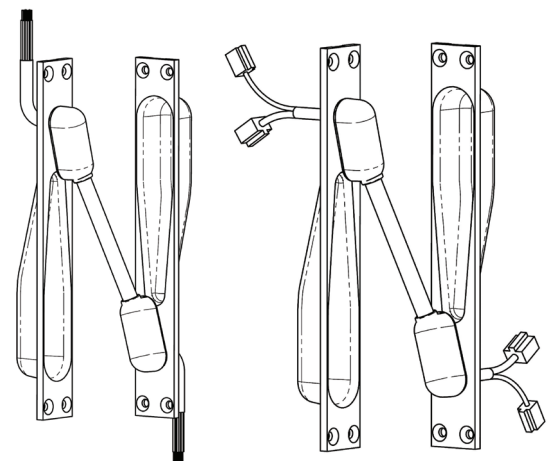

Dimensions

- **CEPT Housing:**
9-1/16"L x 1-3/16"W x 1-7/16"D
[230.2mm L x 30.12mm W x 36.52mm D]

Shipping Weight

- 2.40 lbs [1.09kg]

Features

Standard Features

- Mortises into the edges of the door and frame
- Direct retrofit for competitor products
- Tamper resistant
- All metal construction including back boxes
- 7/8" [22.25mm] knockouts on back boxes accommodate EMF-type fittings
- Tested to 1 million cycles
- Compatible with butt hinges up to 6" [152.4mm] and continuous hinges with cutout
- MagnaCare® lifetime replacement, no-fault, no questions asked warranty

Optional Features

- CEPT-10 includes 8–22 AWG wires plus 2–18 AWG wires for higher current devices
- CEPT-C5E includes CAT5E compatible with 8-24 AWG wires, 1–22 AWG wire, conductor, Molex connectors
- EL-CEPT is Electrolynx® compatible with 12-22 AWG wires, Electrolynx connectors

Dimensions

Technical note

- Not for use with center hung or balanced doors, pocket or offset pivots or swing clear hinges.
- Door swing ranges when installed with butt hinges are:

Hinge Size Door	Swing Range
5" [127mm] or less	up to 180
5-1/2" [139.7mm]	up to 130
6" [152.4mm] Butt Hinge	up to 110