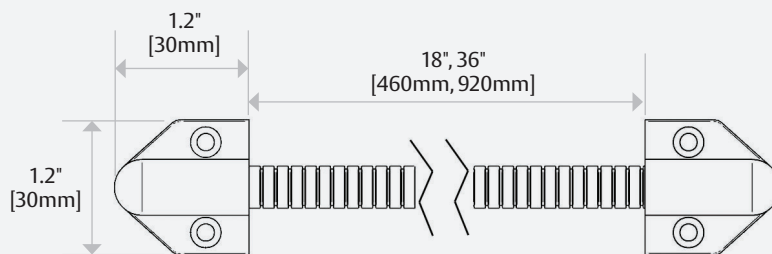

Designed with an armored stainless steel cable and mounting caps for ease of installation.

Features

Standard Features

- Flexible armored stainless steel cable conduit with plastic end caps
- Maximum flexibility for installation site on door/frame
- Include both gray and black end caps
- Interior diameter: 1/4" [6mm]
- MagnaCare® lifetime replacement, no-fault, no questions asked warranty

Optional Features

- Product Options
18 18" [460mm] length
36 36" [920mm] length

Specifications

Shipping Weight

- 0.10 lbs [0.05 kg]

Dimensions

How to Order

MODEL SERIES	SIZE
TSB-C	XL
TSB-C Door Cord	(blank) 18" XL 36"