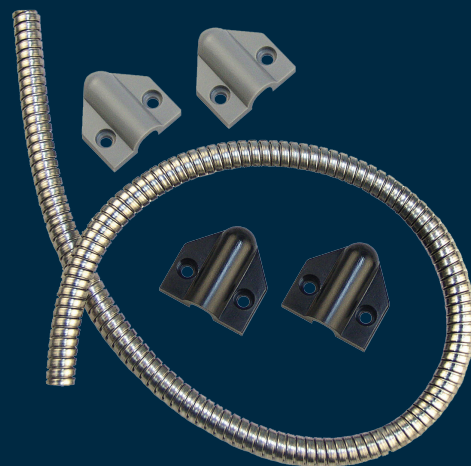

TSB-C Door Cord

*Simple, affordable solution
for durable, tamper resistant
power and data transfer*

The TSB-C Door Cord is the simplest and most economical solution for power transfer between a door frame and the door.

Designed with an armored stainless steel cable and mounting caps for ease of installation.

Features

Standard Features

- Flexible armored stainless steel cable conduit with plastic end caps
- Maximum flexibility for installation site on door/frame
- Include both gray and black end caps
- Interior diameter: 1/4" [6mm]
- MagnaCare® lifetime replacement, no-fault, no questions asked warranty

Optional Features

- Product Options
18 18" [460mm] length
36 36" [920mm] length

Specifications

Shipping Weight

- 0.10 lbs [0.05 kg]

Dimensions

How to Order

MODEL SERIES	SIZE
TSB-C	XL
TSB-C Door Cord	(blank) 18" XL 36"